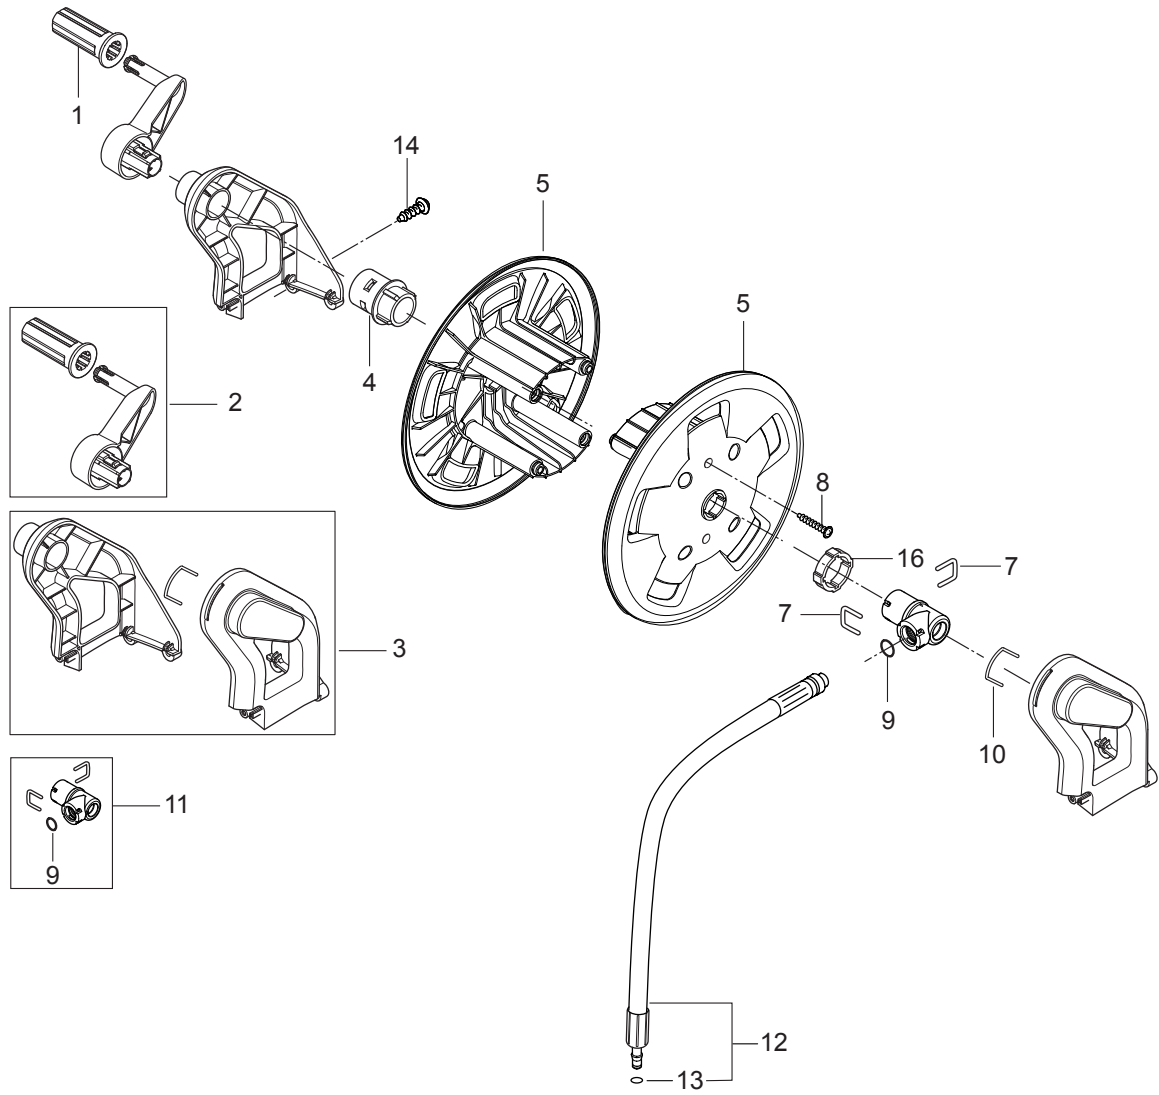

Pos.	Numer Produktu	ilość	Opis	Notes
1	128500750	1	HANDLE GRIB	
2	128500751	1	HANDLE FOR HOSE REEL PRO	
3	128500164	1	UCHWYT	
4	128500869	1	AXLE FOR HOSE REEL	
5	6528570	2	HOSE REEL	
7	6526487	2	LOCK BRACKET SS	
8	128500595	2	SCREW K50X35 WN1452 BLACK TORX	
9	3002144	1	O-RING 14.3X2.4 NITRIL 70 SH	
10	127440229	1	LOCK BRACKET	
11	127440011	1	ADAPTOR SYSTEM ALTO	
12	128500166	1	CONNECTION HOSE SP	
13	3004108	1	O-RING 5.28X1.78 NITRIL 90 SH	
14	107141838	2	SCREW K50X18 WN1451 BLACK TORX20	
16	128500167	1	WASHER FOR HOSE REEL SP