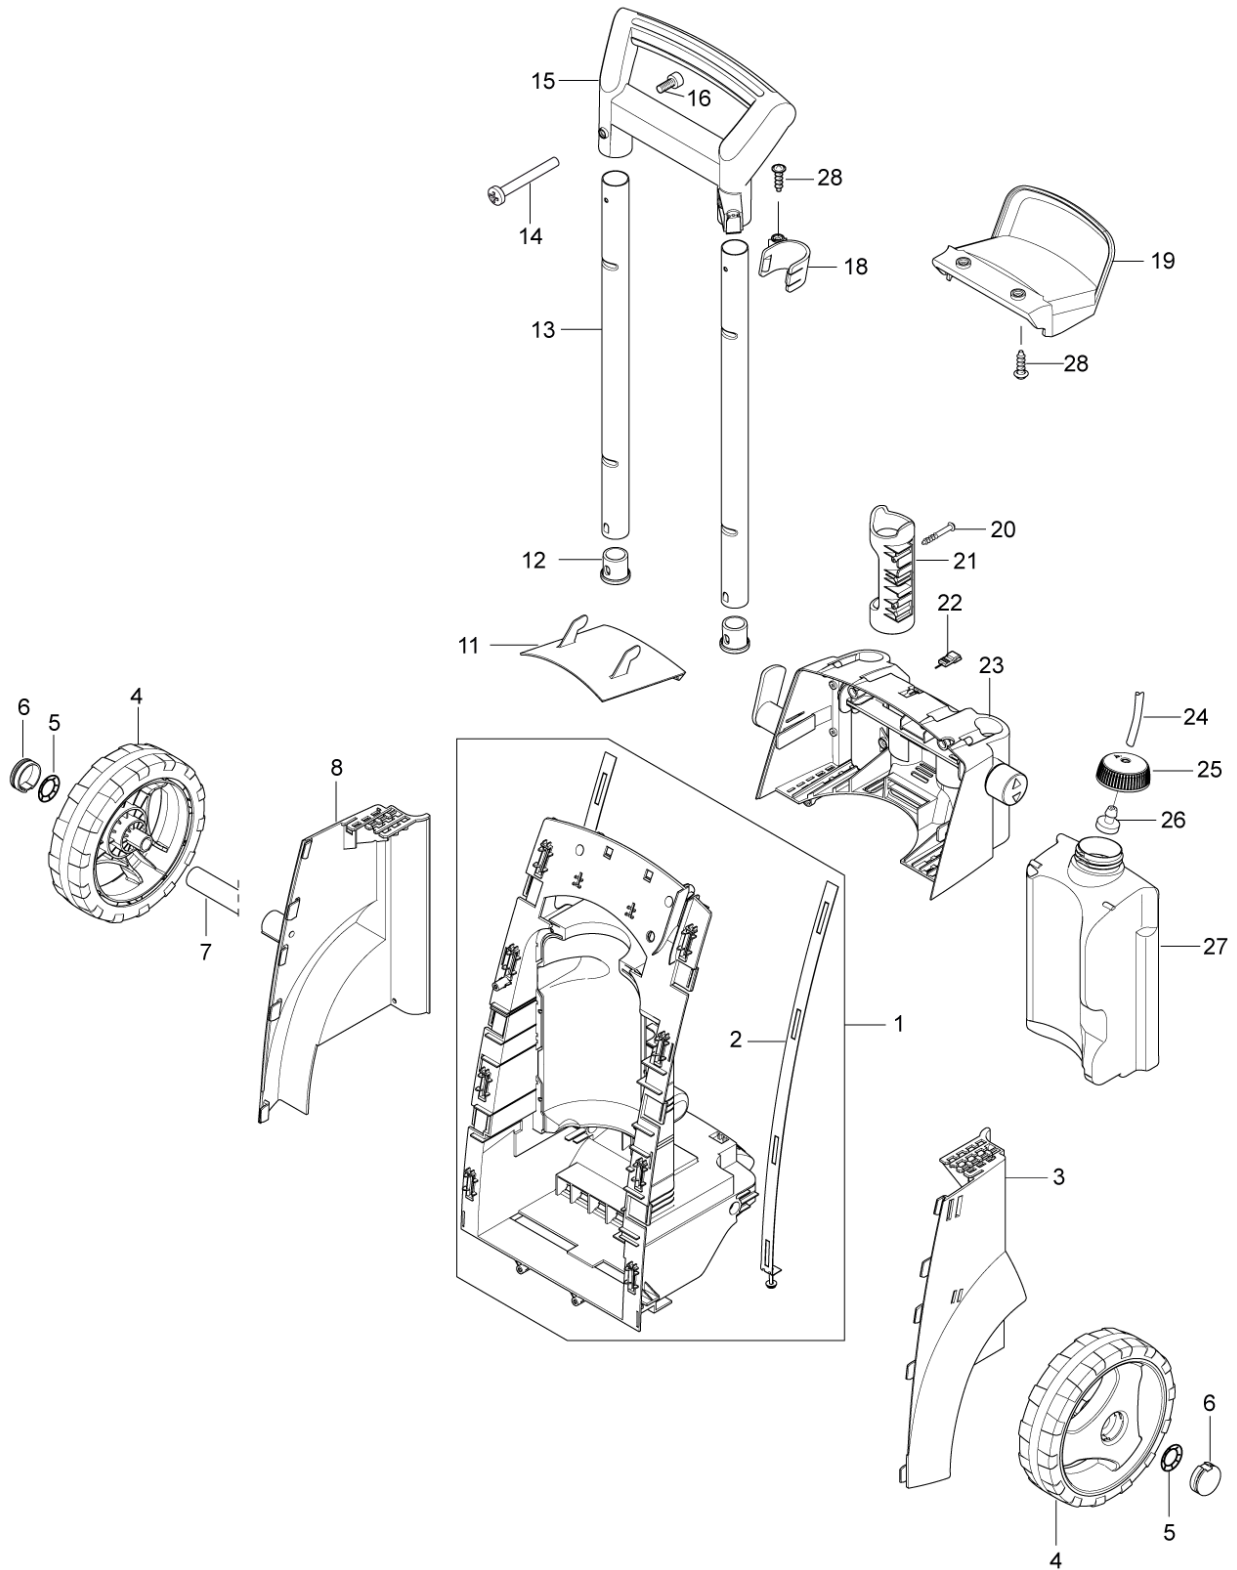

Pos.	Numer Produktu	ilość	Opis	Notes
1	128500129	1	CHASSIS BLACK COMPLETE SP	
2	128500128	2	SLIDER COMPLETE SP	
3	128500119	1	SIDEBUMPER LEFT SP	
4	128500107	1	NILFISK WHEEL OPEN 200MM SP	
5	11710	2	CLAMPING RING Ø15 10PCS	
6	128500118	2	WHEEL CAP ALU SP	
7	6522842	1	AXLE 15X333 P12476	
8	128500116	1	SIDEBUMPER RIGHT SP	
11	128500135	1	UMBRELLA SP	
12	128500134	2	STOP FOR TELESCOPIHANDLE SP	
13	128500133	2	TELESCOPIC TUBES SP	
14	128500130	1	NUT FOR HANDLE M4X35 SP	
15	128500205	1	HANDLE COMPLETE BLUE SP	
16	128500132	2	SCREW M4X8 DZN7985 TX20 SP	
18	128500143	1	LANCE HOLDER TOP SP	
19	128500144	1	HOSE HOOK SP	
20	128500203	1	SCREW K50X45 WN1451 SP	
21	128500136	1	GUN HOLDER SP	
22	6520844	1	IGŁA	
23	128500207	1	ACCESSORYSTORAGE XT BLUE SP	
23	128500160	1	ACCESSORYSTORAGE STD BLUE SP	
24	106408241	1	HOSE PVC 1/4INCH TRANSPARENT - 2 METERS	
25	107141664	1	CAP FOR DETERGENT TANK	
26	128500141	1	DETERGENT FILTER SP	
27	128500142	1	DETERGENT TANK SP	
28	1814732	3	SCREW K50X18