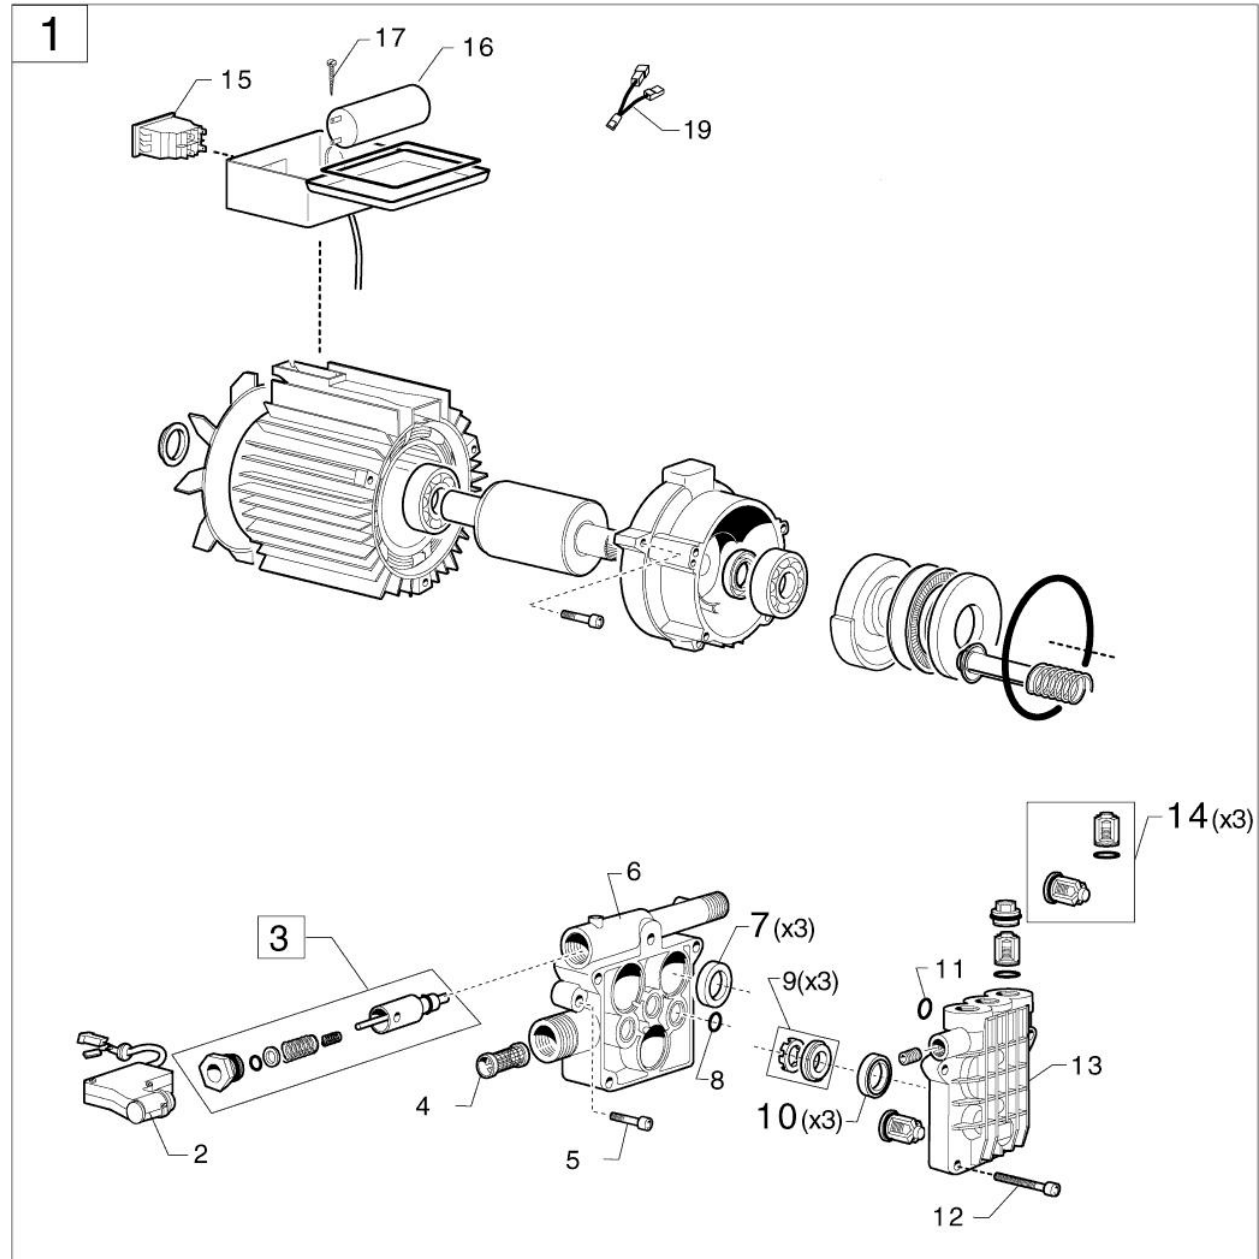

Nilfisk [2017/Feb]/Pressure Washers/Consumer Pressure Washers/Excellent/FORCE E/FORCE E 5000/Motor US

Nilfisk [2017/Feb]/Pressure Washers/Consumer Pressure Washers/Excellent/FORCE E/FORCE E 5000/Motor US

No.	Part No.	Qty.	Description
01	106481053	1	MOTOR PUMP UNIT. COMPL.
02	6481091	1	MICRO SWITCH S/S
03	106481054	1	REP. KIT AUTOMATIC S/S VAL
04	6481094	1	STRAINER
05	1810092	4	SCREW M6X30
06	106481888	1	CYLINDER BLOCK 12MM
07	106481877	1	ROTARY SHAFT SEAL
08	3003688	3	O-RING 11.11X1.78 NITRIL 70 SH
09	106481874	1	BACK-UP/BRASS RING D12 KI
10	106481887	1	REP KIT WATER SEALS 12MM
11	3001799	1	O-RING 120.4X1.78 NITRIL 70 SH
12	1809862	4	SCREW M6X65
13	106481889	1	CYLINDER HEAD 12MM
14	6481088	1	REP. KIT VALVES
15	6481010	1	PUSHBUTTON SWITCH
16	106481055	1	CAPACITOR
17	1803543	2	SCREW M4X10
18	106481056	1	EL.CABLE WITH PLUG US
19	106481064	1	THERMO PROTECTOR. USA