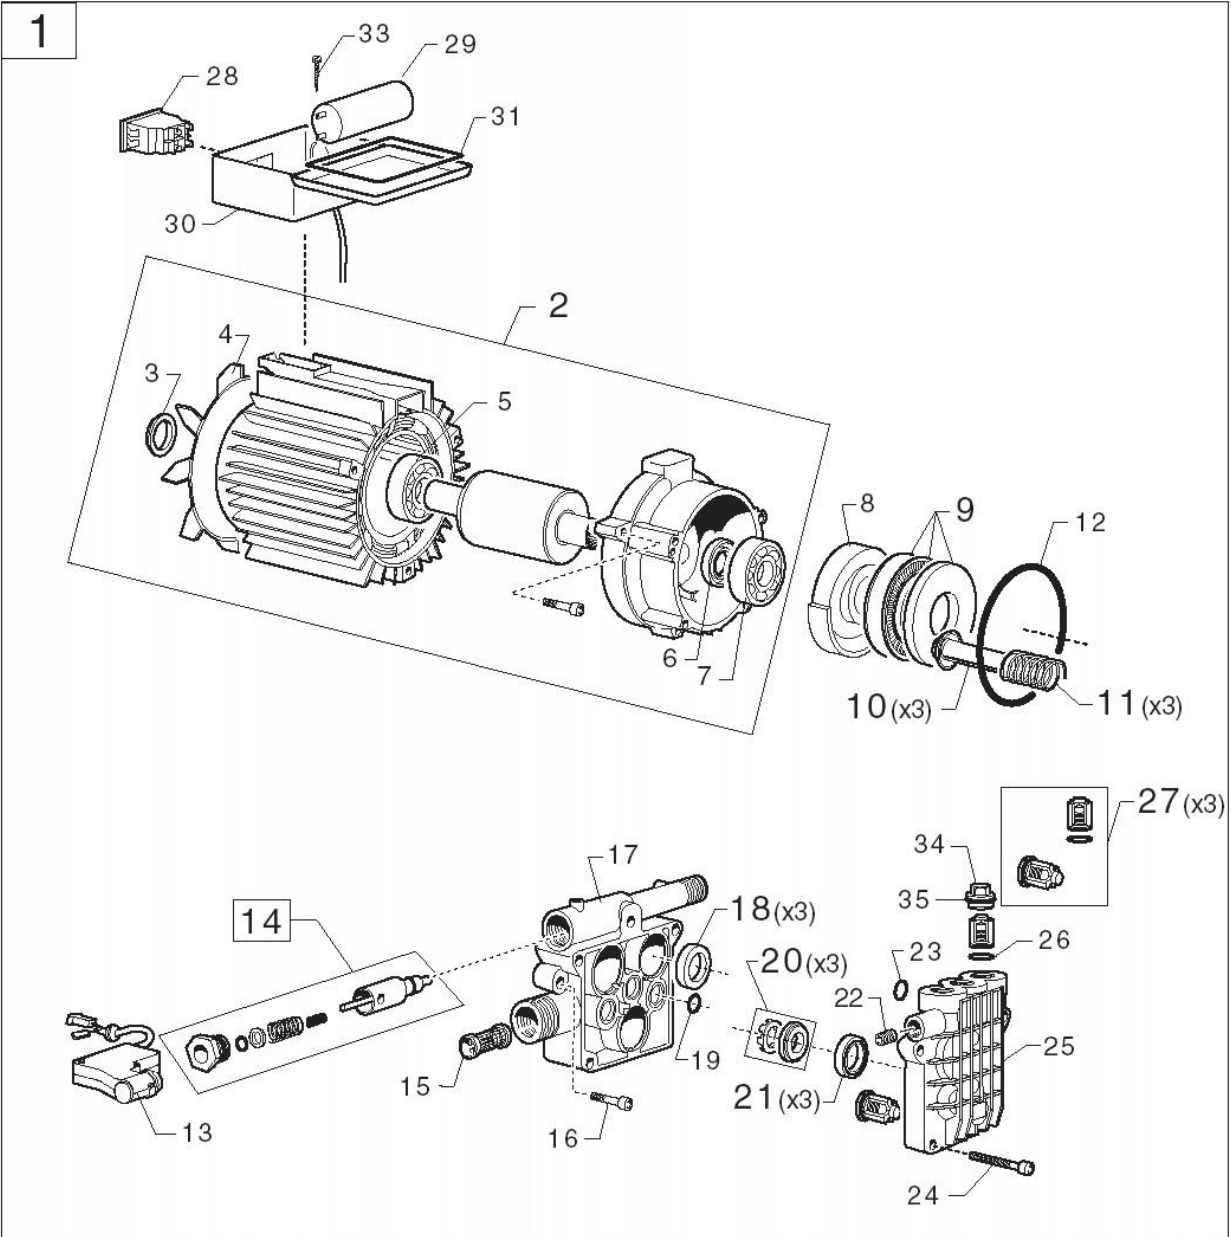

Nilfisk [2017/Feb]/Pressure Washers/Consumer Pressure Washers/Excellent/FORCE E/FORCE E 5000/Motor X-TRA

Nilfisk [2017/Feb]/Pressure Washers/Consumer Pressure Washers/Excellent/FORCE E/FORCE E 5000/Motor X-TRA

No.	Part No.	Qty.	Description
0-	107144146	1	PUMP OIL NA5 1X1 LITER BOTTLE
01	6481852	1	MOTOR/PUMP UNIT 110BAR AU
01	6481850	1	MOTORPUMP UNIT 230V 110BA
01	6481851	1	MOTOR PUMP UNIT 230V 120B
02	106481880	1	MOTOR COMPL. 230/50
02	106481051	1	MOTOR 230V 50HZ. 120BAR
03	106481865	1	LOCK WASHER FOR FAN
04	106481052	1	FAN WHEEL 120BAR
04	106481864	1	FAN WHEEL
05	61486	1	GROOVE BALL BEARING 6203
06	106481867	1	OIL SEAL RING
07	106481866	1	ANTI-FRICTION BEARING
08	106481868	1	WOBBLE PAD 230/50 AND 220
09	106481871	1	BEARING KIT
10	106481872	1	PISTON KIT -X3. 12MM
10	106481876	1	PISTON KIT -X3. 14MM
11	106481875	1	SPRING FOR PISTON X3
12	106481873	1	O-RING 85X2.5 NBR70
13	6481091	1	MICRO SWITCH S/S
14	6481015	1	REP. KIT AUTOMATIC S/S VAL
14	6481093	1	REP. KIT AUTOMATIC S/S VALVE
15	6481094	1	STRAINER
16	1810092	4	SCREW M6X30
17	6481860	1	CYLINDER BLOCK
17	106481888	1	CYLINDER BLOCK 12MM
18	6481089	1	REP. KIT OIL SEALS
18	106481877	1	ROTARY SHAFT SEAL
19	3003688	3	O-RING 11.11X1.78 NITRIL 70 SH
20	106481874	1	BACK-UP/BRASS RING D12 KI
20	106486059	1	BACK RING D14 CUZN KIT 3
21	106481887	1	REP KIT WATER SEALS 12MM
21	6481090	1	REP. KIT WATER SEALS
22	1602333	2	PLUG G1/8 DIN906 CuZn
23	3001799	1	O-RING 120.4X1.78 NITRIL 70 SH
24	1809862	4	SCREW M6X65
25	106481861	1	CYLINDER HEAD