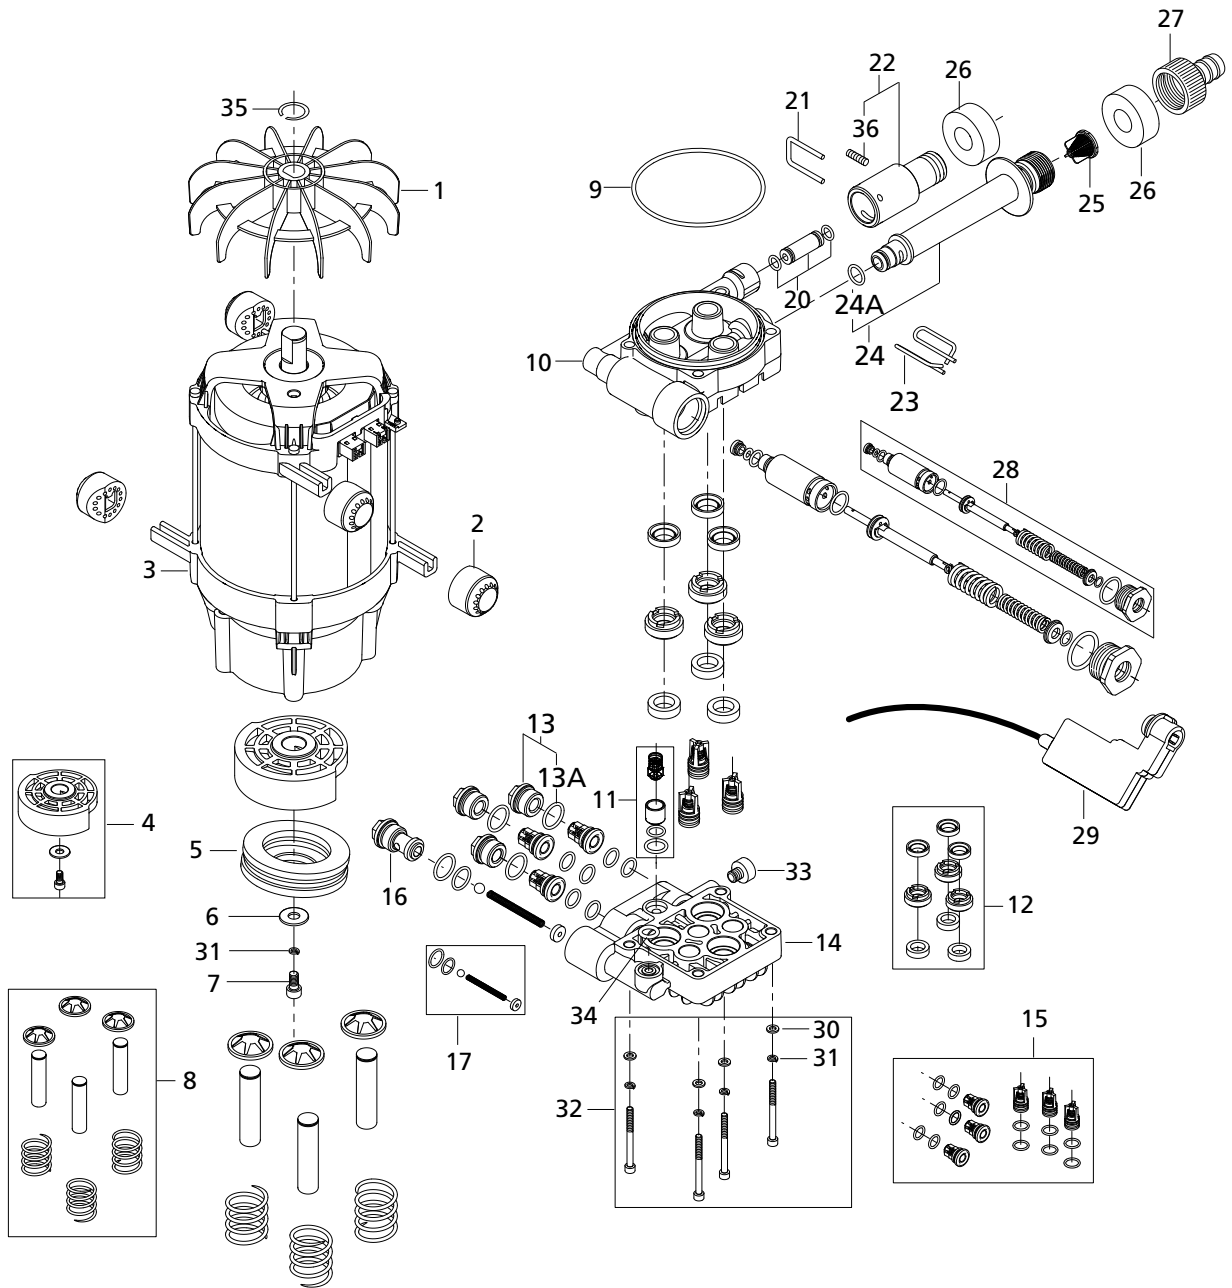

Pos.	Numer Produktu	ilość	Opis	Notes
1	127500040	1	NEW FAN	
2	128332334	3	RACK FOR MOTOR	
3	127500039	1	MOTOR 2.1KW	
4	127500031	1	WOBBLE DISK 7.5 DEGREES	[1]
5	127500032	1	THRUST BALL BEARING	
6	127130066	1	WASHER D22XD6.4X1.5	
7	3913	1	SCREW M6X12	
8	127500003	1	ZESTAW TŁOKÓW 3-P	
9	128500289	1	O-RING 85X2.62 NR70	
10	127500004	1	GŁOWICA CYLINDRA	
11	128342004	1	ZAWÓR	
12	127500037	1	ZESTAW USZCZELNIEN	
13	127500015	3	PLUG M18X1.5 WITH O-RING	
13A	3004221	3	O-RING 16X2 NITRIL 70 SHORE	
14	127500034	1	GŁOWICA	
15	6526026	1	ZESTAW NAPRAWCZY	
16	127440017	1	EASY START PLUG 7.35X5 KIT	
17	127440018	1	EASY START KIT	
20	127500007	1	REDUCTION WITH O-RING	
21	127500021	1	LOCK BRACKET	
22	127500043	1	ODPLYW WODY	
23	126528532	1	LOCK BRACKET	
24	127500035	1	PRZYŁĄCZE WODY	
24A	127130107	1	O-RING 11.5X1.9 SH70	
25	6528574	1	WATER FILTER COMPLETE	
26	126486792	2	FOAM SEAL FOR OUTLET & INLET	
27	1402809	1	SZYBKOZŁĄCZKA	
28	128500323	1	ZAWÓR	
29	127500010	1	MICRO SWITCH BOX SYSTEM	
30	127500029	4	WASHER	
31	127500050	5	SPRING WASHER	
32	127500071	1	SCREW M6X70 DIN 912 4PCS	
33	3289	1	SET SCREW M8X10 DIN 913 B R	
34	6411218	1	BAG WITH 10 O-RINGS 3001211	
34	3001211	1	O-RING 9.6X2.4 NITRIL 70SH	
35	127500051	1	LOCK RING	
36	128500242	1	M5 SCREW DIN916 SP	

Part Notes:

[1] - 1,9kW 2,1KW