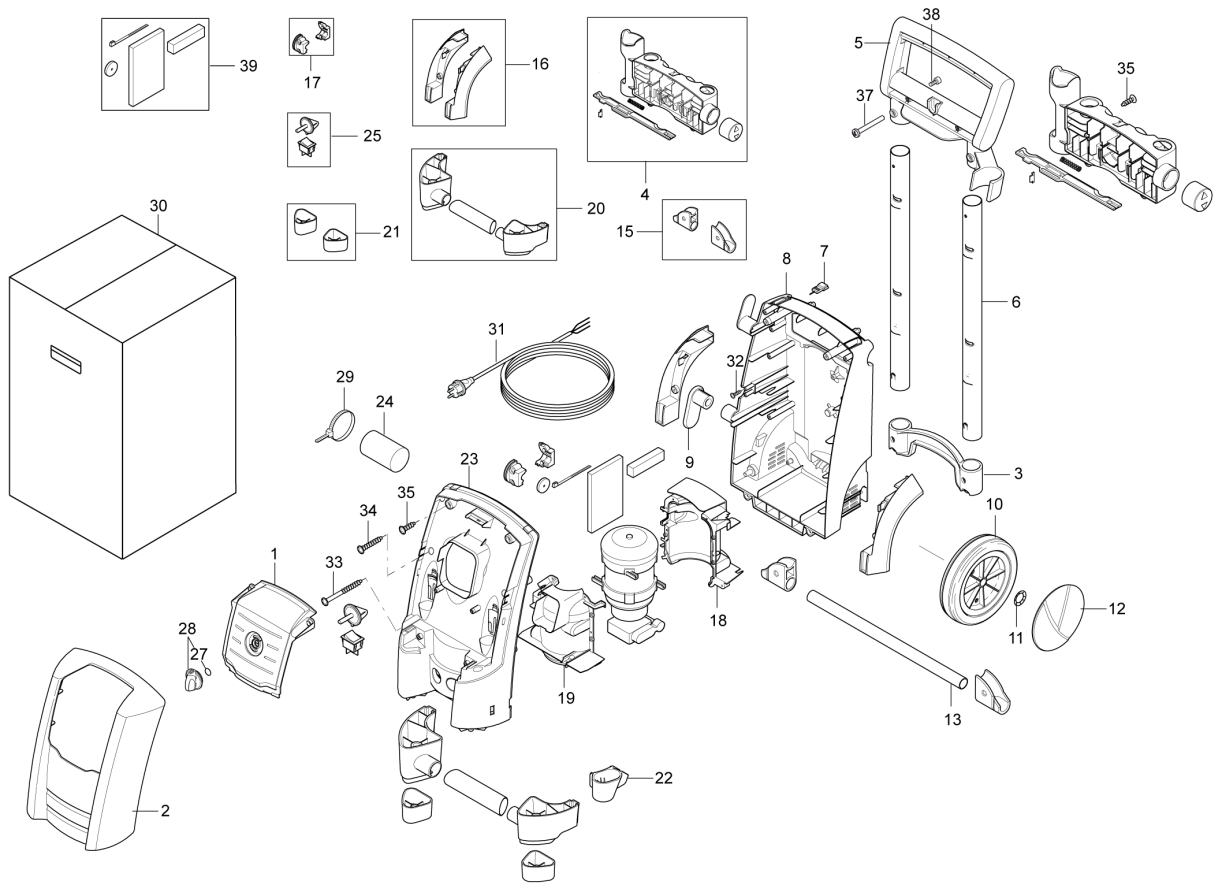

PARTS LIST

2017.11.20

TABLE OF CONTENTS

Overview	1
Hose reel	4
Motor pump Std.....	6
Default accessories	8
Motor pump X-tra.....	10

Pos.	Numer Produktu	ilość	Opis	Notes
00	122106489	1	BOX UPON E130.2 PAD X-TRA	[1]
1	127440015	1	SWITCH COVER NILFISK	
2	127440013	1	FRONT COVER E130.2	[2]
2	127440014	1	FRONT COVER E 140.2	
3	127440224	1	HANDLE BRIDGE	
4	128500091	1	ACCESSORIES STORAGE BLUE	[3]
5	127440203	1	HANDLE	
6	127440204	1	AL TUBE	
7	6520844	1	IGŁA	
8	127440206	1	CHASSIS BACK	
9	127440208	1	ROTARY CABLE HOOK	
10	127440209	2	WHEEL	
11	127440210	2	LOCK WASHER	
12	67050	2	HUB CAP	
13	127440212	1	WHEEL AXLE LOCK	
15	127444002	1	WHEEL AXLE LOCKER	
16	127444003	1	MUD CAP SYSTEM	
17	127444004	1	CABLE FASTEN	
18	127440214	1	MP COVER BACK	[3]
19	127440215	1	MP COVER FRONT	
20	127444005	1	HIGH FOOT WITH GRIPE	
21	127441006	1	LOW FOOT SYSTEM	
22	127440216	1	LANCE HOLDER BOTTOM	
23	127440237	1	CHASSIS FRONT BLACK	
24	127440238	1	CAPASITOR 25UF	
24	127440219	1	CAPACITOR 30UF	
25	127444007	1	SWITCH SYSTEM	
27	9868	1	O-RING 10.2X2.5 NBR 70	
28	909100204	1	ROTARY KNOB 6X5 ALTO BLUE	
29	1814741	1	CABLE TIE	
30	128307013	1	10PCS BOXES TO E120/E140	[4]
30	128500288	1	TOP BOX SUPER 140.2 10PCS	[3]
30	128500285	1	TOP BOX E130.2-9 PAD 10PCS	[5]
30	128307014	1	10PCS BOXES TO E140.2	[6]
30	128307015	1	10PCS OF BOX TO E130/140 X-TRA	[7]
30	128500283	1	TOP BOX E140.2-9 PCAR 10PCS	[5]
30	128307016	1	10PCS BOXES TO E130.2 X-TRA	[8]
30	128500284	1	TOP BOX E130.2-9 P 10PCS	[5]
31	128300191	1	ELECTRIC CABLE UK	
31	128300195	1	ELECTRIC CABLE JP/TW	
31	128300194	1	ELECTRIC CABLE AUS/NZ/AR	
31	128300192	1	ELECTRIC CABLE HK/ZA	
31	128500359	1	POWER CABLE WITH PLUG EU	
32	121814813	2	SCREW K40X25	
33	121814814	2	SCREW K50X65	
34	128500595	2	SCREW K50X35 WN1452 BLACK TORX	
35	107141838	4	SCREW K50X18 WN1451 BLACK TORX20	
37	121814804	2	NUT FOR HANDLE M4X35 DZN1587	
38	121814805	2	SCREW M4X8 CROSS DZN7985	
39	128500237	1	SPARE PART KIT IPX5 FOAM	[3]