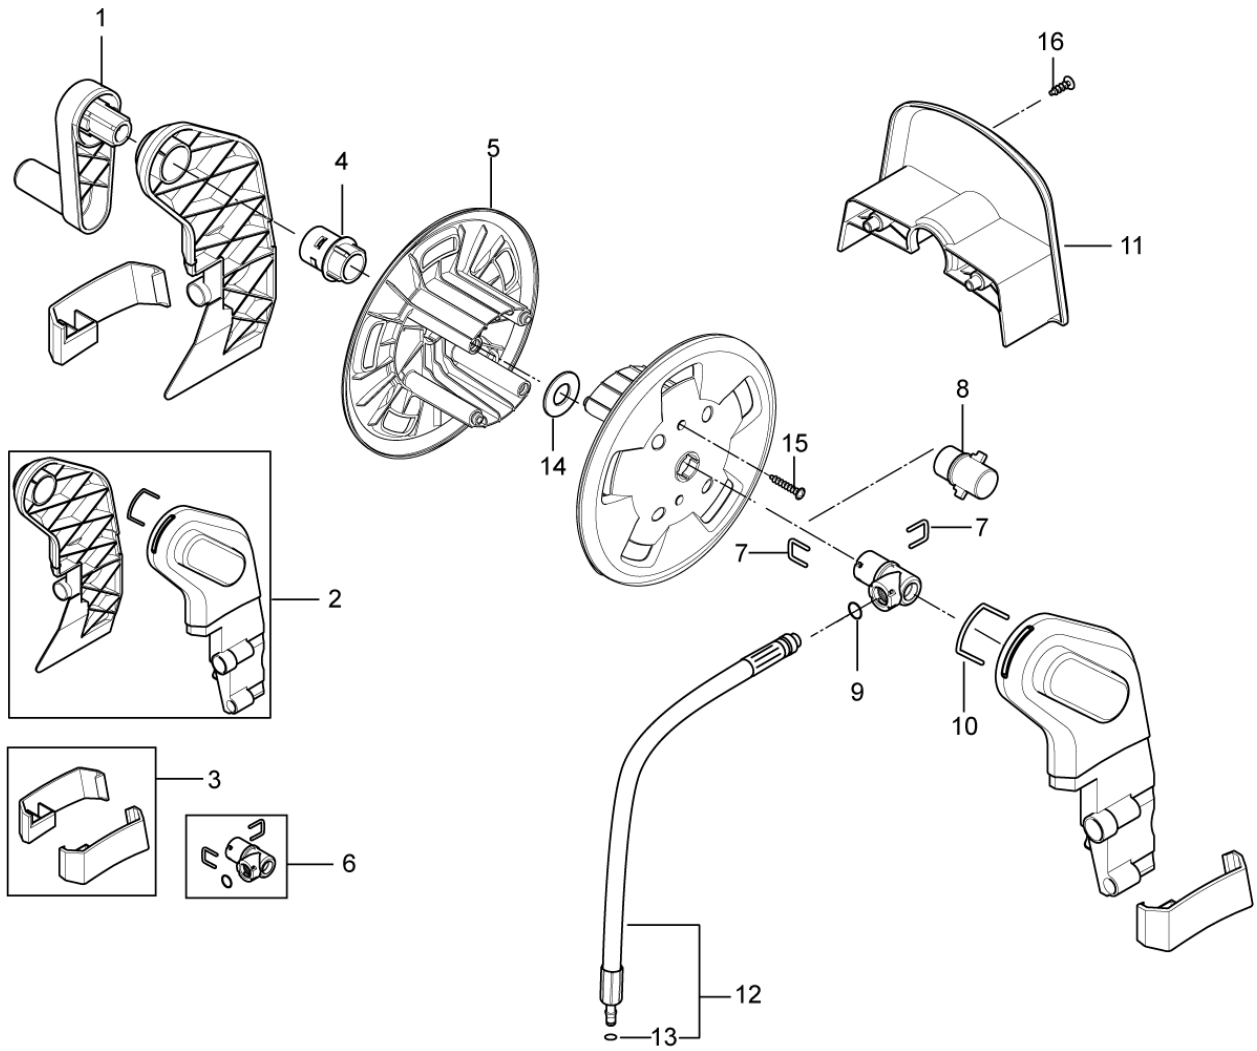

Pos.	Numer Produktu	ilość	Opis	Notes
1	6528569	1	HOSE REEL HANDL	
2	127444008	1	HOSE REEL SUPPORT	
3	127444009	1	HOSE REEL SUPPORT BRACKET	
4	127440225	1	AXLE FOR HOSE REEL	
5	126486719	1	HOSE REEL HALF PART	[1]
6	127440011	1	ADAPTOR SYSTEM ALTO	
7	6526487	2	LOCK BRACKET SS	
8	128300063	1	AXLE FOR HOSE REEL	
9	3002144	1	O-RING 14.3X2.4 NITRIL 70 SH	
10	127440229	1	LOCK BRACKET	
11	127440230	1	HOSE HOOK BACK	
12	127440231	1	CONNECTION HOSE	
13	3004108	1	O-RING 5.28X1.78 NITRIL 90 SH	
14	127440233	1	DISK FOR HOSE REEL	
15	128500595	2	SCREW K50X35 WN1452 BLACK TORX	
16	121814753	2	SCREW KB50X25 WN1411	

Part Notes:

[1] - STOCK COVERS GUARANTEE