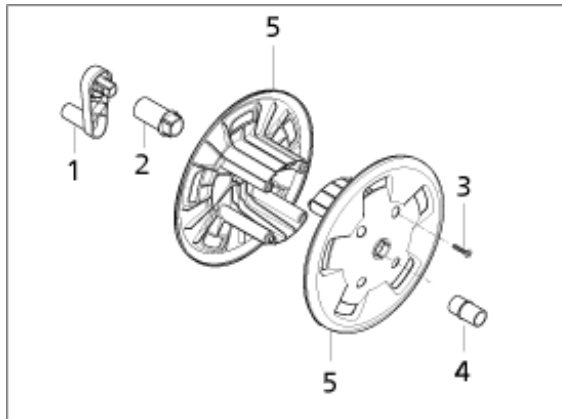

PARTS LIST

2017.06.04

TABLE OF CONTENTS

Overview	1
Hose reel	3
Default accessories	5
Motor pump	7

Pos.	Numer Produktu	ilość	Opis	Notes
1	1402809	1	SZYBKOZŁĄCZKA	
2	126486724	1	ALTO FRONT COVER	[1]
3	61887	1	ON/OFF SWITCH SIGNAL LUX	[1]
4	128307028	1	KIT CAPACITOR 25UF 500V	
5	126486704	1	MOTOR PUMP COVER	[1]
6	126486726	1	PULL RELIEF 6-2	[1]
7	126486727	1	PULL RELIEF 9-2	[1]
8	126486707	1	CHASSIS	[1]
9	6520844	1	IGŁA	
10	126486712	1	CHASSIS REAR COVER	[2]
11	126486708	1	TROLLEY LOWER PART	[1]
12	126486725	1	AXLE FOR WHEELS	[2]
13	6526560	2	WHEEL. Ø12. 5 HOLE	[1]
14	1814657	2	LOCK WASHER	[1]
15	67050	1	HUB CAP	
16	126486723	1	LOWER LANCE HOLDER	[2]
17	126486709	2	SIMPLE WHEEL AND LOCK ALTO	[3]
18	126486717	1	TROLLEY HANDLE LARGE. FRONT	[1]
19	126486716	1	COVER FOR HANDLE RIGHT&LEFT	[1]
20	126486714	1	HOSE HOOK BAR	[1]
21	126486715	1	HOSE HOOK FRONT	[1]
22	126486713	1	TROLLEY HANDLE SMALL	[1]
23	126481778	1	CABLE WITH PLUG	[4]
23	128332416	1	CABLE WITH PLUG EU	[4]
23	126481779	1	CABLE WITH PLUG AUS/NZ	
23	126481776	1	CABLE WITH PLUG GB	
24	106411386	1	HAK NA ŚCIANĘ	
25	107141838	14	SCREW K50X18 WN1451 BLACK TORX20	
26	1814733	2	SCREW K50X50 TORX BLACK	
27	121814753	3	SCREW KB50X25 WN1411	
28	128500595	2	SCREW K50X35 WN1452 BLACK TORX	
29	1800416	1	CABLE TIE 4.8 X188 PA6.6 BLACK	[1]
30	126481157	1	BOX-10 PCS OF E130/E140	[5]
30	126481156	1	BOX-10 PCS OF E130/E140	[6]
30	126481155	1	BOX-10 PCS OF E130/E140	[7]
30	126481158	1	BOX-10 PCS OF E130.1-8 X-TRA	[8]

Pos.	Numer Produktu	ilość	Opis	Notes
01	6528569	1	HOSE REEL HANDL	
02	6528571	1	ADAPTOR	
03	107141838	4	SCREW K50X18 WN1451 BLACK TORX20	
04	126486736	1	ADAPTOR FOR HOSE REEL	[1]
05	126486719	1	HOSE REEL HALF PART	[2]
06	6127006	1	CONNECTOR P12427 REP.KIT	
07	3002144	1	O-RING 14.3X2.4 NITRIL 70 SH	
08	6526487	2	LOCK BRACKET SS	
09	126486735	1	CONNECTION HOSE FOR HOSE REEL	
10	3004321	2	O-RING 10X2 ULTRATHIN	
11	3004304	2	O-RING 5.1X1.6 VITON SH 90	
12	128500081	1	WAŻ TEKSTYLNÝ EXTRA 9M	[3]