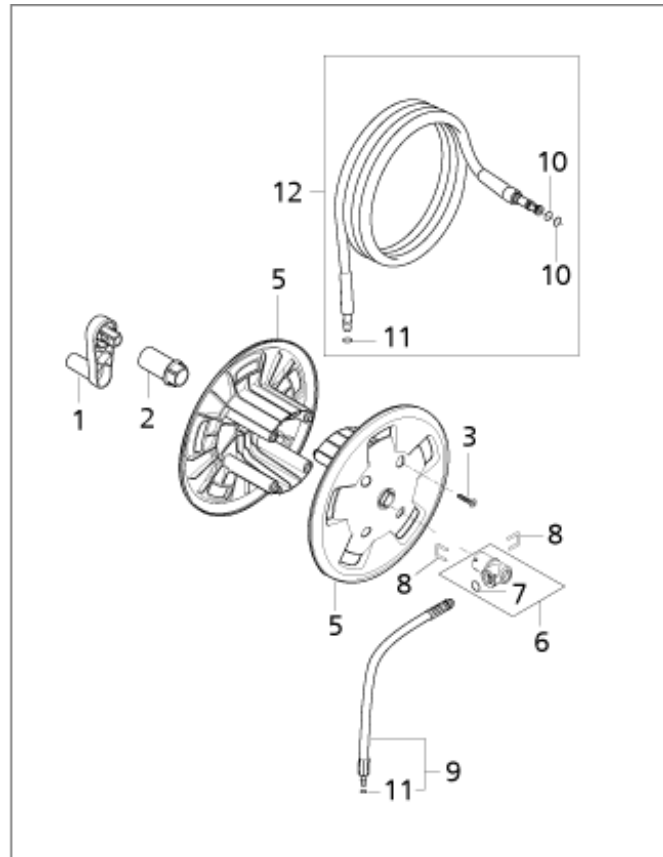

PARTS LIST

2017.06.04

TABLE OF CONTENTS

Overview	1
Hose reel	3
Default accessories	5
Motor pump	7

Pos.	Numer Produktu	ilość	Opis	Notes
1	1402809	1	SZYBKOZŁĄCZKA	
2	126486724	1	ALTO FRONT COVER	[1]
3	61887	1	ON/OFF SWITCH SIGNAL LUX	[1]
4	128307028	1	KIT CAPACITOR 25UF 500V	
5	126486704	1	MOTOR PUMP COVER	[1]
6	126486726	1	PULL RELIEF 6-2	[1]
7	126486727	1	PULL RELIEF 9-2	[1]
8	126486707	1	CHASSIS	[1]
9	6520844	1	IGŁA	
10	126486712	1	CHASSIS REAR COVER	[2]
11	126486708	1	TROLLEY LOWER PART	[1]
12	126486725	1	AXLE FOR WHEELS	[2]
13	6526560	2	WHEEL. Ø12. 5 HOLE	[1]
14	1814657	2	LOCK WASHER	[1]
15	67050	1	HUB CAP	
16	126486723	1	LOWER LANCE HOLDER	[2]
17	126486709	2	SIMPLE WHEEL AND LOCK ALTO	[3]
18	126486717	1	TROLLEY HANDLE LARGE. FRONT	[1]
19	126486716	1	COVER FOR HANDLE RIGHT&LEFT	[1]
20	126486714	1	HOSE HOOK BAR	[1]
21	126486715	1	HOSE HOOK FRONT	[1]
22	126486713	1	TROLLEY HANDLE SMALL	[1]
23	126481778	1	CABLE WITH PLUG	[4]
23	128332416	1	CABLE WITH PLUG EU	[4]
23	126481779	1	CABLE WITH PLUG AUS/NZ	
23	126481776	1	CABLE WITH PLUG GB	
24	106411386	1	HAK NA ŚCIANĘ	
25	107141838	14	SCREW K50X18 WN1451 BLACK TORX20	
26	1814733	2	SCREW K50X50 TORX BLACK	
27	121814753	3	SCREW KB50X25 WN1411	
28	128500595	2	SCREW K50X35 WN1452 BLACK TORX	
29	1800416	1	CABLE TIE 4.8 X188 PA6.6 BLACK	[1]
30	126481157	1	BOX-10 PCS OF E130/E140	[5]
30	126481156	1	BOX-10 PCS OF E130/E140	[6]
30	126481155	1	BOX-10 PCS OF E130/E140	[7]
30	126481158	1	BOX-10 PCS OF E130.1-8 X-TRA	[8]

Pos.	Numer Produktu	ilość	Opis	Notes
01	6528569	1	HOSE REEL HANDL	
02	6528571	1	ADAPTOR	
03	107141838	4	SCREW K50X18 WN1451 BLACK TORX20	
04	126486736	1	ADAPTOR FOR HOSE REEL	[1]
05	126486719	1	HOSE REEL HALF PART	[2]
06	6127006	1	CONNECTOR P12427 REP.KIT	
07	3002144	1	O-RING 14.3X2.4 NITRIL 70 SH	
08	6526487	2	LOCK BRACKET SS	
09	126486735	1	CONNECTION HOSE FOR HOSE REEL	
10	3004321	2	O-RING 10X2 ULTRATHIN	
11	3004304	2	O-RING 5.1X1.6 VITON SH 90	
12	128500081	1	WAŻ TEKSTYLNÝ EXTRA 9M	[3]