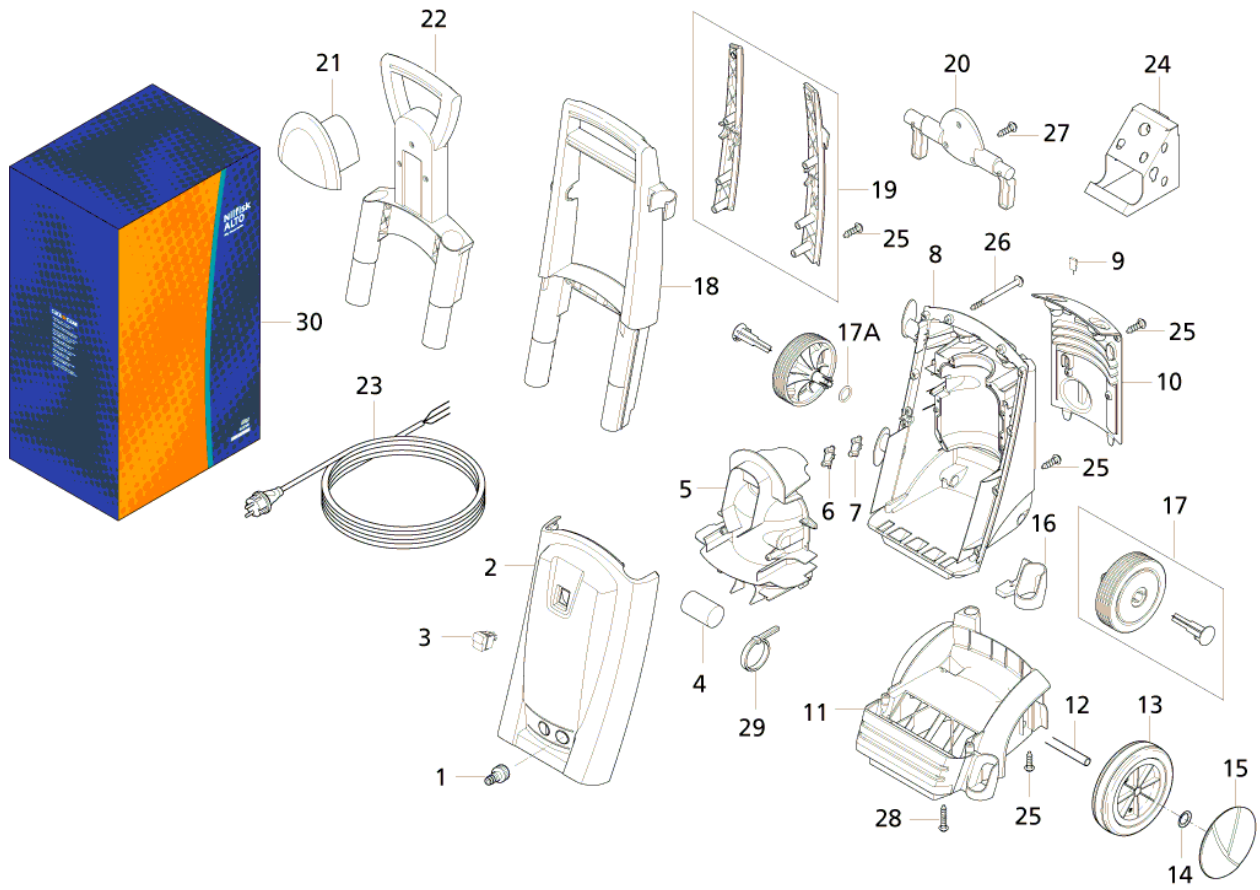

PARTS LIST

2017.06.04

TABLE OF CONTENTS

Overview	1
Hose reel	3
Default accessories	5
Motor pump	7

Pos.	Numer Produktu	ilość	Opis	Notes
1	1402809	1	SZYBKOZŁĄCZKA	
2	126486724	1	ALTO FRONT COVER	[1]
3	61887	1	ON/OFF SWITCH SIGNAL LUX	[1]
4	128307028	1	KIT CAPACITOR 25UF 500V	
5	126486704	1	MOTOR PUMP COVER	[1]
6	126486726	1	PULL RELIEF 6-2	[1]
7	126486727	1	PULL RELIEF 9-2	[1]
8	126486707	1	CHASSIS	[1]
9	6520844	1	IGŁA	
10	126486712	1	CHASSIS REAR COVER	[2]
11	126486708	1	TROLLEY LOWER PART	[1]
12	126486725	1	AXLE FOR WHEELS	[2]
13	6526560	2	WHEEL. Ø12. 5 HOLE	[1]
14	1814657	2	LOCK WASHER	[1]
15	67050	1	HUB CAP	
16	126486723	1	LOWER LANCE HOLDER	[2]
17	126486709	2	SIMPLE WHEEL AND LOCK ALTO	[3]
18	126486717	1	TROLLEY HANDLE LARGE. FRONT	[1]
19	126486716	1	COVER FOR HANDLE RIGHT&LEFT	[1]
20	126486714	1	HOSE HOOK BAR	[1]
21	126486715	1	HOSE HOOK FRONT	[1]
22	126486713	1	TROLLEY HANDLE SMALL	[1]
23	126481778	1	CABLE WITH PLUG	[4]
23	128332416	1	CABLE WITH PLUG EU	[4]
23	126481779	1	CABLE WITH PLUG AUS/NZ	
23	126481776	1	CABLE WITH PLUG GB	
24	106411386	1	HAK NA ŚCIANĘ	
25	107141838	14	SCREW K50X18 WN1451 BLACK TORX20	
26	1814733	2	SCREW K50X50 TORX BLACK	
27	121814753	3	SCREW KB50X25 WN1411	
28	128500595	2	SCREW K50X35 WN1452 BLACK TORX	
29	1800416	1	CABLE TIE 4.8 X188 PA6.6 BLACK	[1]
30	126481157	1	BOX-10 PCS OF E130/E140	[5]
30	126481156	1	BOX-10 PCS OF E130/E140	[6]
30	126481155	1	BOX-10 PCS OF E130/E140	[7]
30	126481158	1	BOX-10 PCS OF E130.1-8 X-TRA	[8]

Pos.	Numer Produktu	ilość	Opis	Notes
01	6528569	1	HOSE REEL HANDL	
02	6528571	1	ADAPTOR	
03	107141838	4	SCREW K50X18 WN1451 BLACK TORX20	
04	126486736	1	ADAPTOR FOR HOSE REEL	[1]
05	126486719	1	HOSE REEL HALF PART	[2]
06	6127006	1	CONNECTOR P12427 REP.KIT	
07	3002144	1	O-RING 14.3X2.4 NITRIL 70 SH	
08	6526487	2	LOCK BRACKET SS	
09	126486735	1	CONNECTION HOSE FOR HOSE REEL	
10	3004321	2	O-RING 10X2 ULTRATHIN	
11	3004304	2	O-RING 5.1X1.6 VITON SH 90	
12	128500081	1	WAŻ TEKSTYLNÝ EXTRA 9M	[3]