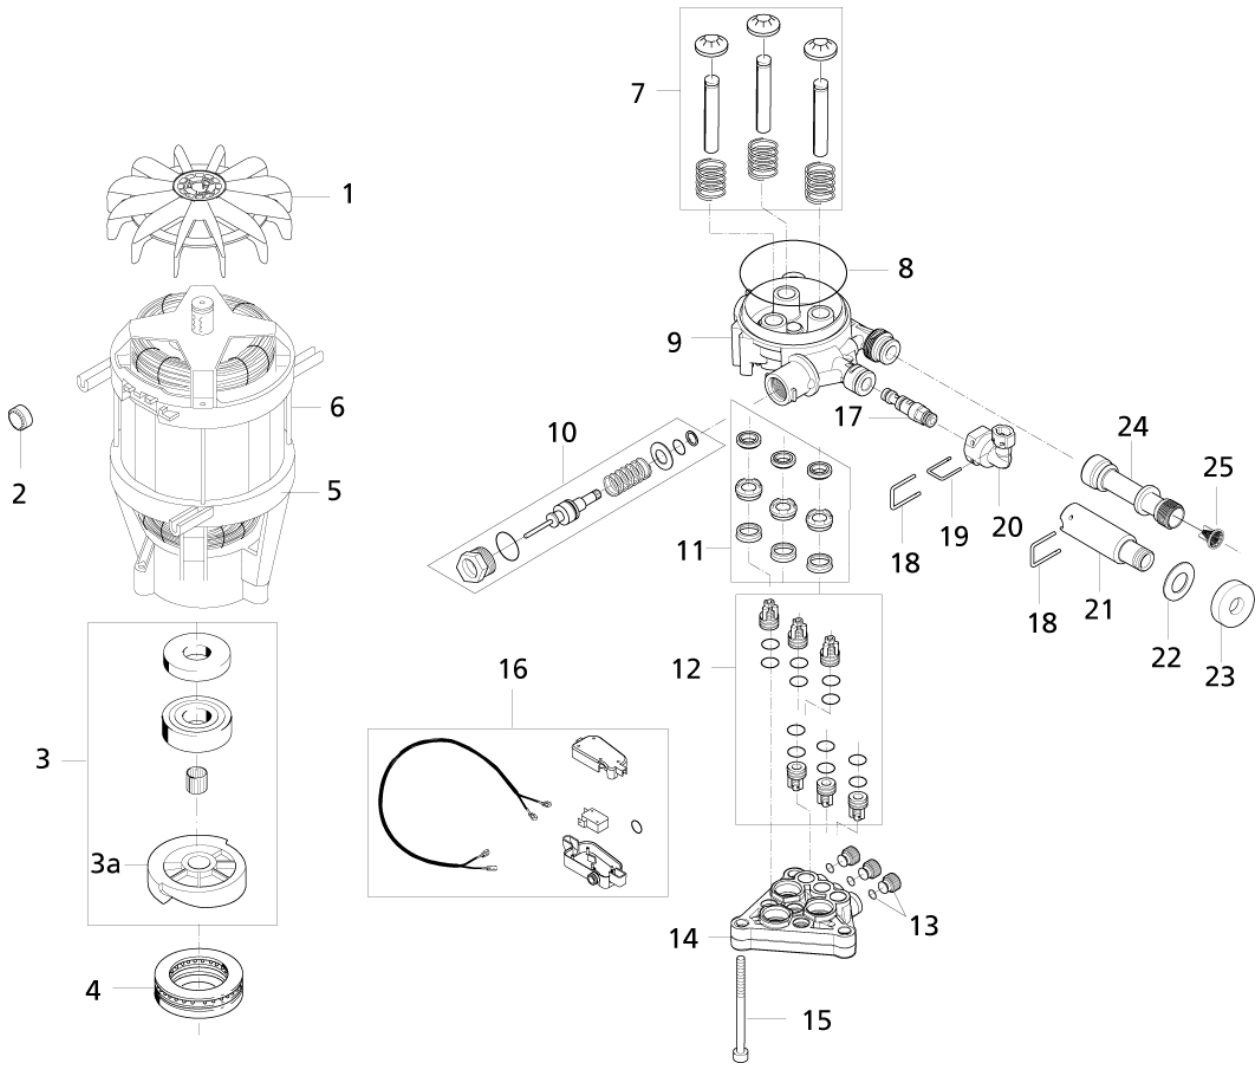

Pos.	Numer Produktu	ilość	Opis	Notes
01	6524042	1	FAN P406	
02	128332334	4	RACK FOR MOTOR	
03	6526051	1	WOBBLE DISC 140BAR REP. KIT	
03A	6125126	1	WOBBLE DISC MACHINED F	[1]
04	6122653	1	BEARING REP.KIT	
05	6524014	1	MOTOR 230/50 & 220/60 2.1KW	[2]
06	106526209	3	STUD	[1]
07	126486796	1	REP.KIT PISTON	
08	3003654	1	O-RING	
09	6525598	1	CYLINDER BLOCK. ANODIZATION	[3]
10	6526254	1	AUTOMATIC S/S VALVE	
11	6526018	1	ZESTAW USZCZELNIEN	
12	6526026	1	ZESTAW NAPRAWCZY	
13	6526252	1	PLUG KIT 3 PCS	[1]
14	6525592	1	CYLINDER HEAD. IMPREGNATED	
15	1814597	3	CYLINDER SCREW M8X70 DIN 912-8.8 ZN	
16	126486793	1	S/S MICROSWITH WITH CABLE	
17	6526253	1	INŻEKTOR	
18	6528458	1	LOCK BRACKET	
19	6525619	1	LOCK BRACKET. SMALL	
20	126486791	1	WATER OUTLET FOR HOSE REEL	
21	126486794	1	WATER OUTLET AL U	
22	1803196	1	PLANE DISC M20	
23	126486792	2	FOAM SEAL FOR OUTLET & INLET	
24	126486705	1	WATER INLET PIPE	
25	6528574	1	WATER FILTER COMPLETE	

Part Notes:

- [1] - STOCK COVERS GUARANTEE
- [2] - GUARANTEE DATE EXPIRED
- [3] - NO LONGER AVAILABLE