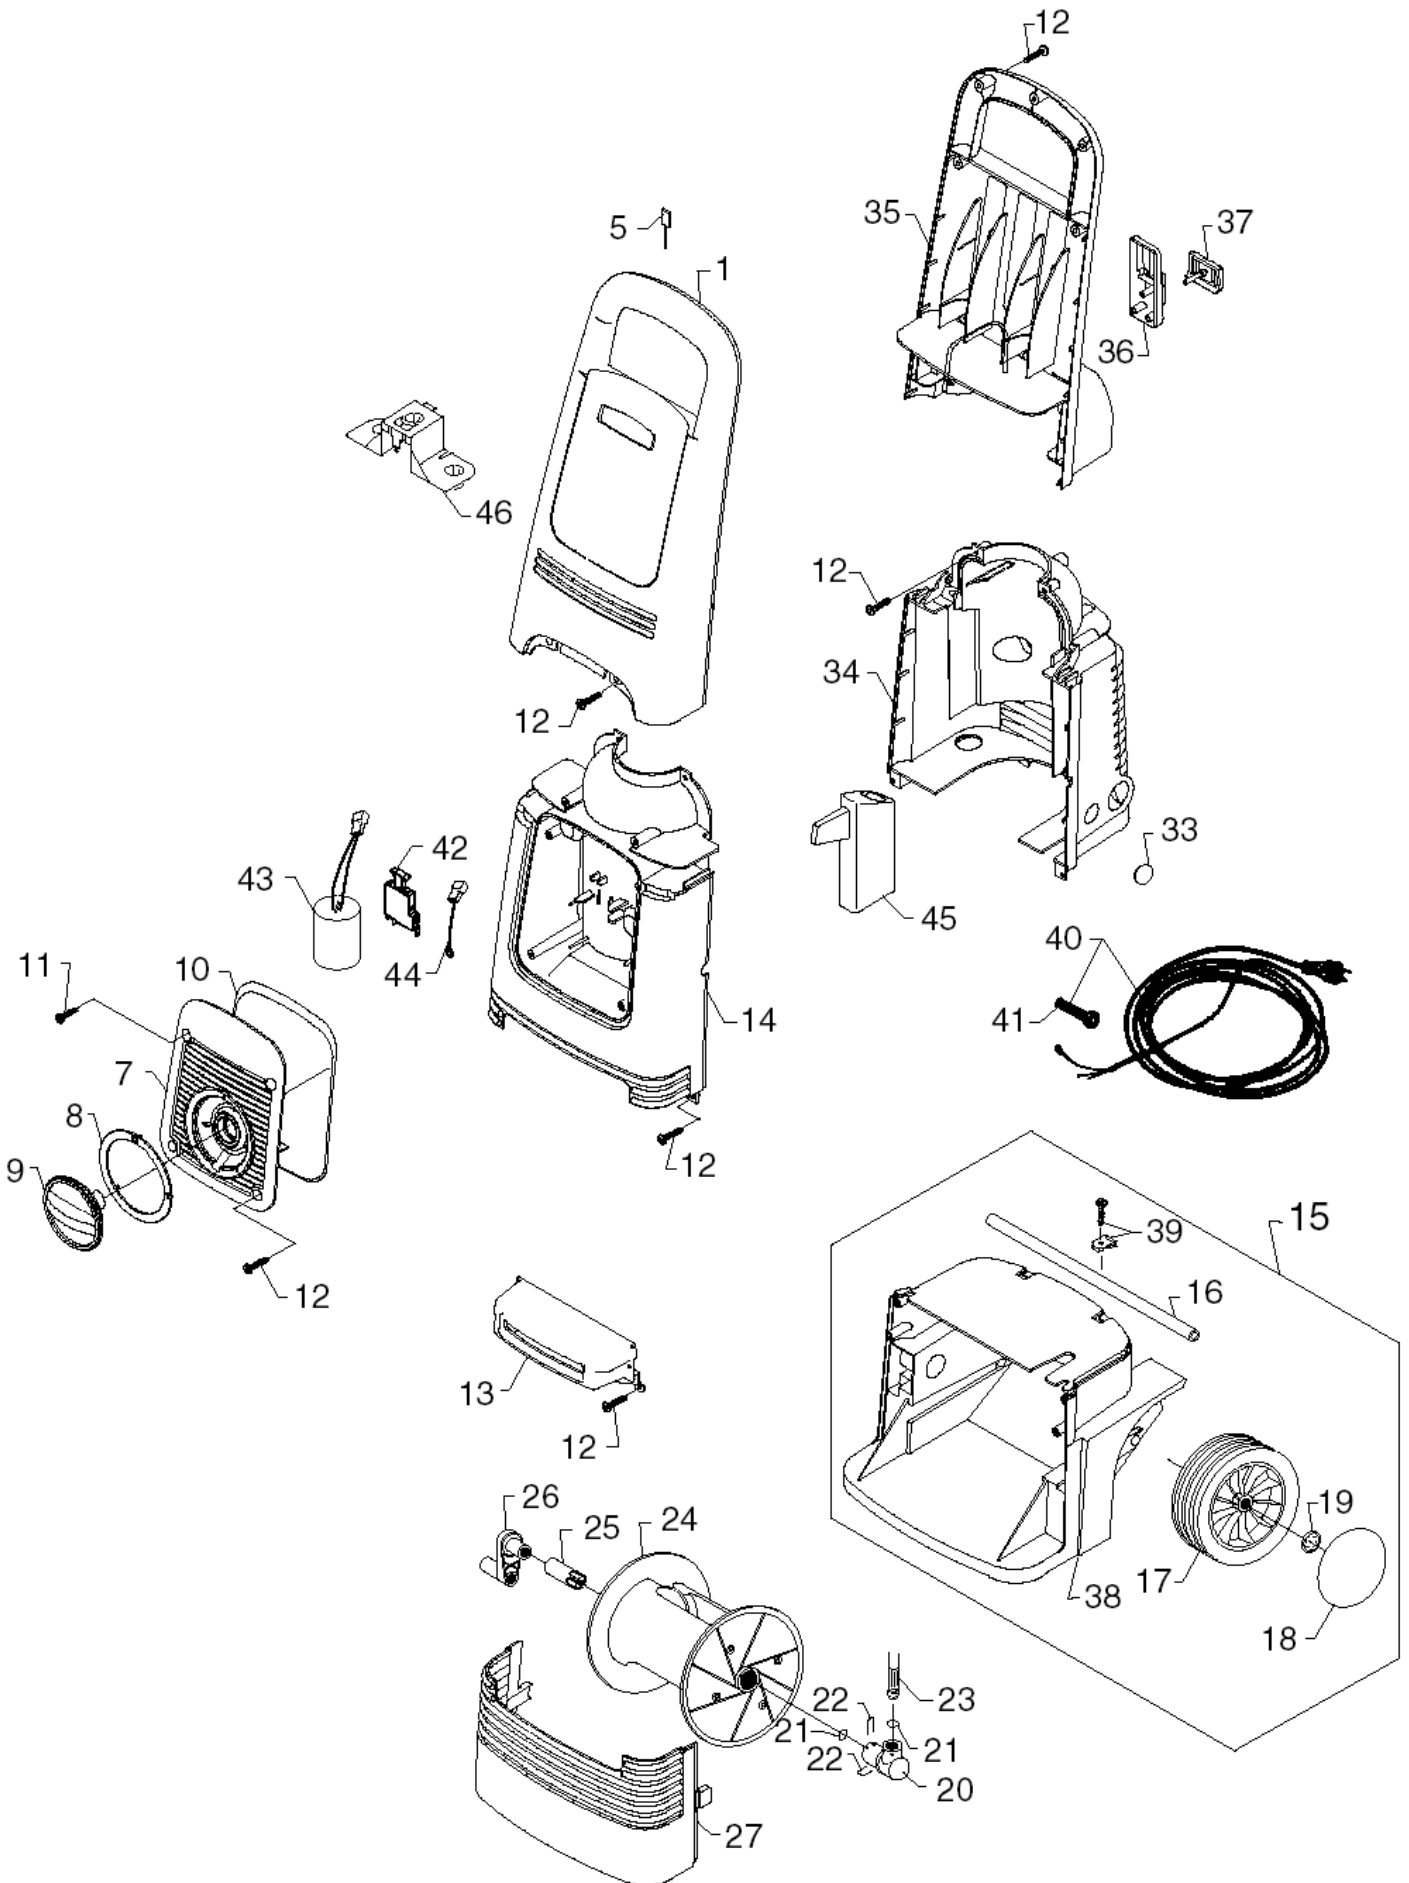

Chassis, X-TRA

DYNAMIC, DYNAMIC X-TRA

14-04-2009

Part List ID
DYN03

3

Chassis, X-TRA

DYNAMIC, DYNAMIC X-TRA

14-04-2009

Part List ID
DYN03

4

Pos	Part no.	Qty	Description	EAN
1	6526201	1	CABINET FRONT PART	5701715239
1	6526201	1	CABINET FRONT PART	5701715239
5	6520844	1	CLEANING TOOL BLACK	5701715215
5	6520844	1	CLEANING TOOL BLACK	5701715215
7	6526575	1	COVERING PLATE	5701715318
8	6526469	1	SEALING RING FOR S/S BUTTON	5701715239
9	6526471	1	START/STOP KNOB ALTO BLUE P406	5701715379
9	6526471	1	START/STOP KNOB ALTO BLUE P406	5701715379
10	6526463	1	PACKING CORD	5701715271
11	1814508	1	SCREW EJOT- K50X16 T25 W N 1452 SW-ZN	5701715014
12	101814782	20	SCREW PT KB50X18	5701715421
13	6526406	1	HOSE GUIDE	5701715318
14	6526428	1	CABINET INTERMEDIATE PART FRO	5701715315
14	6526428	1	CABINET INTERMEDIATE PART FRO	5701715315
15	6526202	1	HOSE REEL HOUSING REP.KIT	5701715239
15	6526202	1	HOSE REEL HOUSING REP.KIT	5701715239
16	6526527	1	AXLE	5701715128
17	6526560	2	WHEEL. Ø12. 5 HOLE	5701715246
18	6526565	2	HUB CAP BLUE	5701715252
18	6526566	2	HUB CAP BLACK	5701715337
19	1814243	2	LOCK WASHER	5701715124
20	6526495	1	CONNECTOR	5701715127
21	3002144	2	O-RING 14.3X2.4 NITRIL 70 SH	5701715038
22	6526487	2	LOCK BRACKET SS	5701715239
23	6526492	1	HOSE DYNAMIC X-TRA	5701715124
24	6526021	1	DRUM COMPL.	5701715124
25	6526477	1	AXLE FOR HOSE REEL	5701715124
26	6526011	1	WINDING HANDLE	5701715124
27	6526509	1	COVER FOR HOSE REEL	5701715317
33	6526421	1	RUBBER PLUG	5701715210
34	6526416	1	CABINET INTERMEDIATE PART REAR	5701715296
35	6526451	1	CABINET TOP REAR PART	5701715305
36	6526499	1	RACK	5701715275
37	6526483	1	BUFFER	5701715258
38	6526590	1	HOSE REEL HOUSING	5701715304
39	6526165	2	SCREW & CLIP	5701715215
40	6526030	1	EL. CABLE WITH PLUG	5701715124
40	6526032	1	EL. CABLE WITHE PLUG	5701715124
40	6526035	1	CABLE WITH PLUG	5701715127
40	6526037	1	CABLE WITH PLUG	5701715124
41	6122101	1	RUBBER INLET FOR CABLE	5701715068
42	3821520	1	PUSH BUTTON SWITCH	5701715126