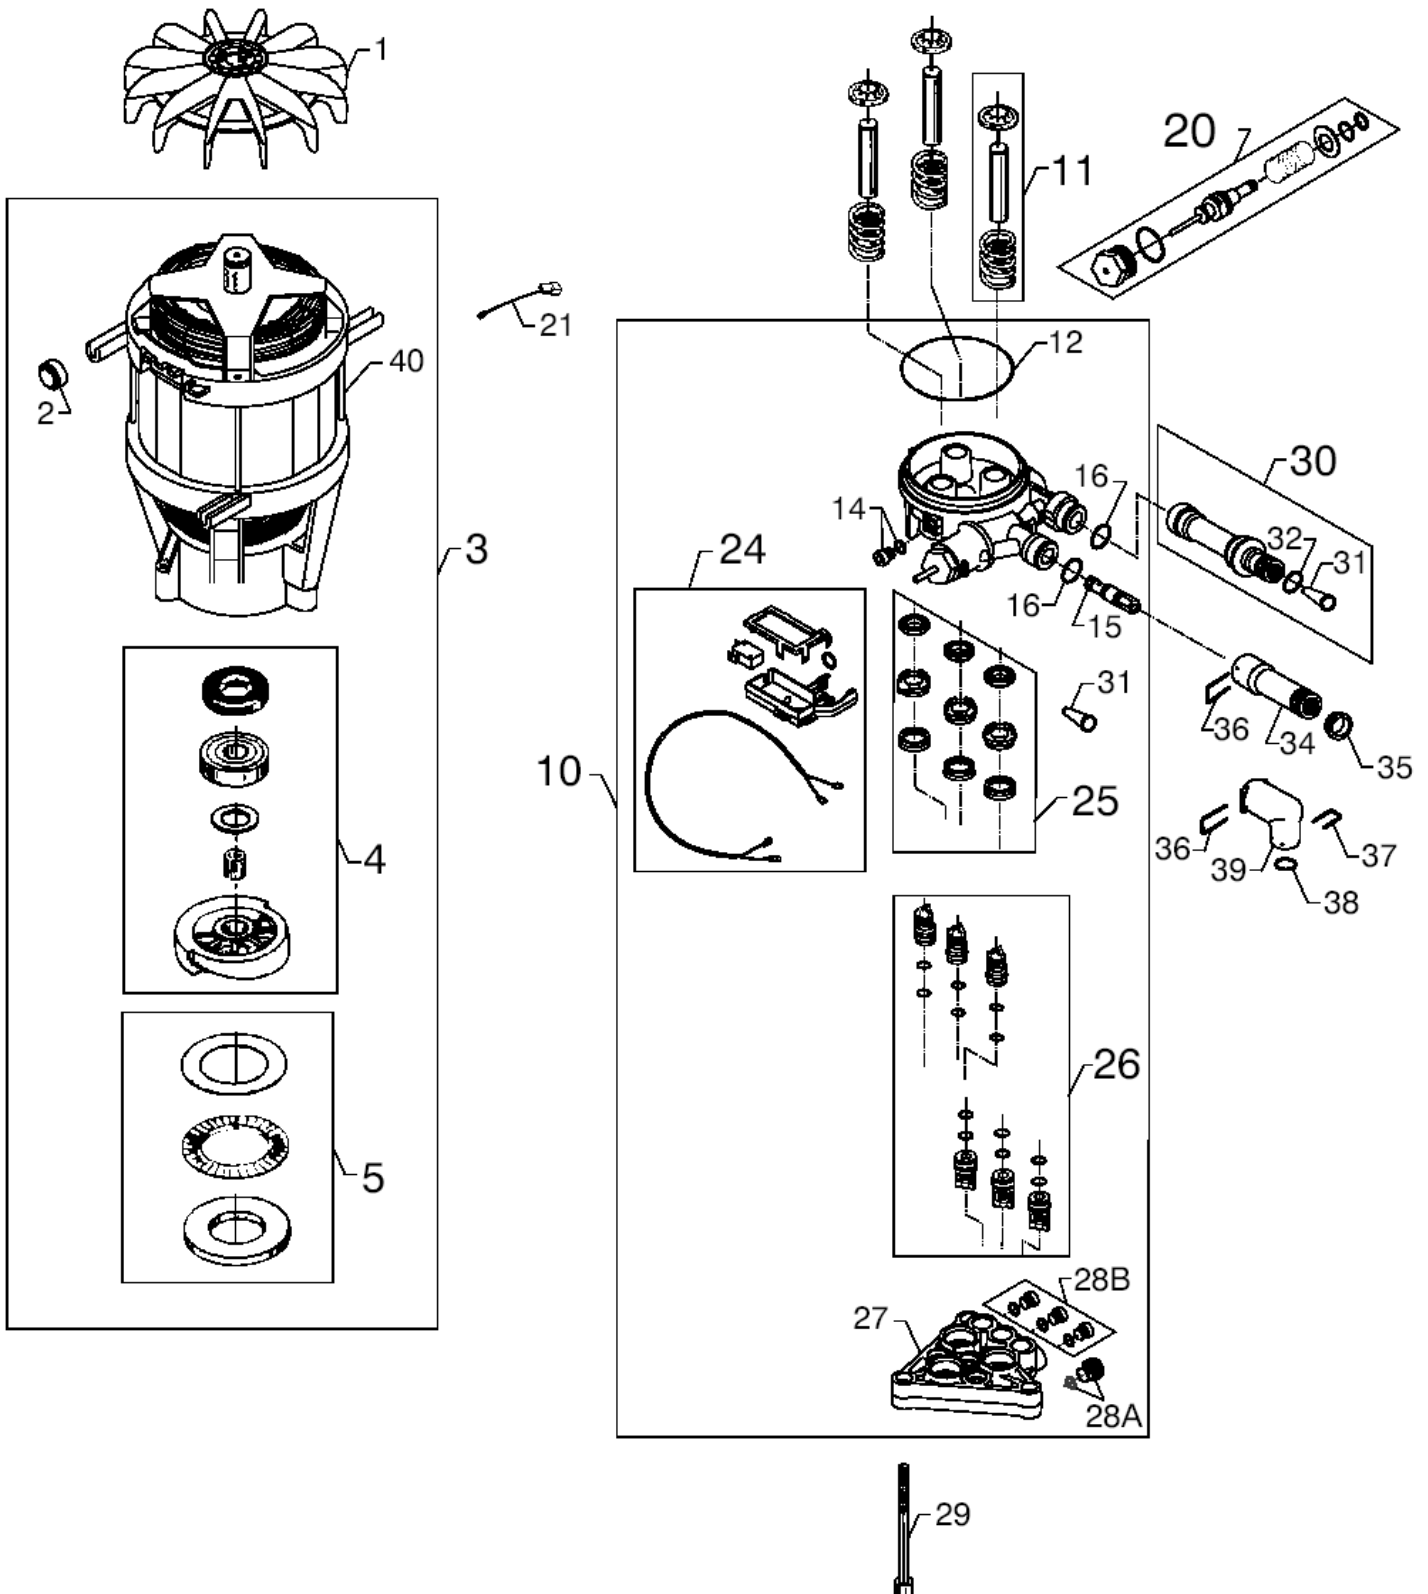

Motor pump unit, X-TRA

DYNAMIC, DYNAMIC X-TRA

14-04-2009

Part List ID
DYNX09

12

Motor pump unit, X-TRA

DYNAMIC, DYNAMIC X-TRA

14-04-2009

Part List ID

DYNX09

13

Pos	Part no.	Qty	Description	EAN
1	6524042	1	FAN P406	5701715313
2	6524050	4	RACK	5701715261
3	6526049	1	MOTOR W. WOBBLE DISC	5701715126
3	6526050	1	MOTOR W. WOBBLE DISC	5701715126
4	6526051	1	WOBBLE DISC 140BAR REP. KIT	5701715126
5	6122653	1	BEARING REP.KIT	5701715068
10	6526225	1	CYLINDER BLOCK & CYLINDER HEAD	5701715295
11	6526016	3	PISTON KIT	5701715125
12	3003654	1	O-RING 80X2 NITRIL	5701715038
14	6180912	1	PLUG WITH O-RING	5701715077
15	6526024	1	INJECTOR COMPL.	5701715124
16	3001393	2	O-RING 17.13X2.62 NITRIL	5701715037
20	6526025	1	REP.KIT AUTOMATIC S/S VALVE	5701715125
20	6526208	1	AUTO S/S VALVE	5701715314
21	6524366	1	CABLE FOR MOTOR	5701715124
24	6526171	1	MICROSWITCH BOX WITH CABLE	5701715253
25	6526018	1	SEAL SYSTEM SPARE PART	5701715124
26	6526026	1	VALVE SYSTEM REPAIRE KIT	5701715124
27	6525502	1	CYLINDER HEAD	5701715126
27	6525592	1	CYLINDER HEAD. IMPREGNATED	5701715395
29	1814597	3	SCREW M8X70 DIN 912-8.8	5701715124
30	6526019	1	REP. KIT WATER INLET	5701715124
31	1609347	1	FILTER	5701715303
32	3004082	1	O-RING	5701715038
34	6525547	1	EXTENSION, PRESSURE OUTLE	5701715227
35	6526422	1	RUBBER INLET	5701715240
36	6525551	1	LOCK BRACKET SS	5701715219
37	6526487	1	LOCK BRACKET SS	5701715239
38	3002144	1	O-RING 14.3X2.4 NITRIL 70 SH	5701715038
39	6525543	1	CONNECTOR FOR PUMP	5701715124
40	106526209	4	STUD	5701715305
28A	6526252	3	PLUG KIT 3 PCS	5701715395
28B	6526023	1	3X BLIND PLUG W. O-RING	5701715124