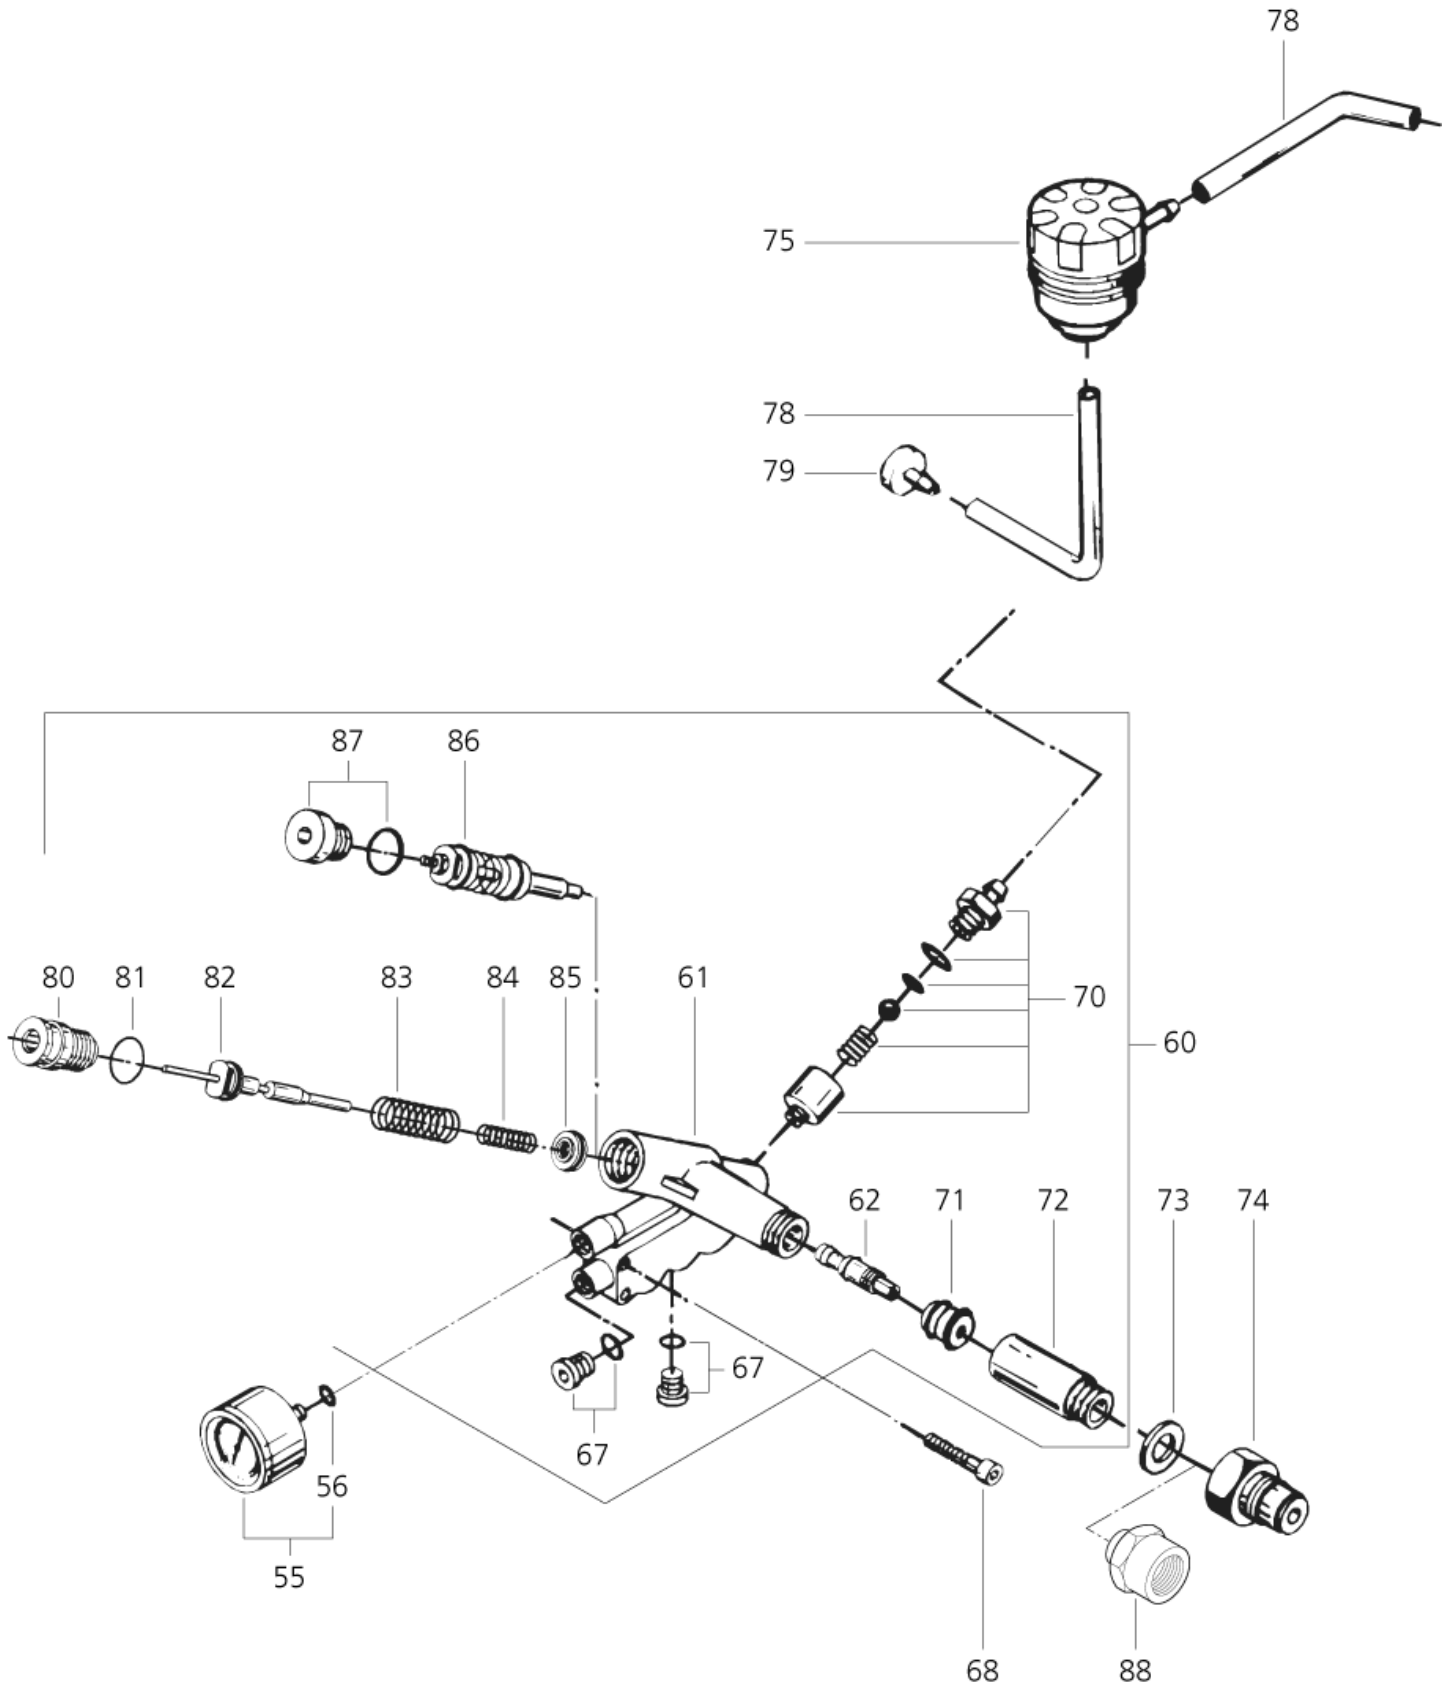

By-pass valve, 30C, 30CA

30C, 30CA

10-10-2014

Part List ID
30CA12

15

By-pass valve, 30C, 30CA

30C, 30CA

10-10-2014

Part List ID
30CA12

16

Pos	Part no.	Qty	Description	
55	7180931	1	PRESSURE GAUGE 40CA	
56	3003662	1	O-RING	
60	7180940	1	BY-PASS VALVE 30CA	UP TO 99.47 I, 3 PH
60	7180941	1	BYPASS VALVE COMPLETE GRE EN	UP TO 99.47 I, 30CA BLUE 1 PH
60	7180942	1	BY-PASS VALVE COMPL. GREEN	UP TO 99.47 I, GREEN 1PH 10A -DK, CH
60	7180943	1	BY-PASS VALVE COMPL. 30C I	UP TO 99.47 I, 30C BLUE 1PH
60	7180944	1	BY-PASS VALVE. COMPL. 3PH	FROM 99.48 >
60	7180945	1	BY PASS VALVE COMPLETE 30 CA I	FROM 99.48 >
60	7180946	1	BYPASS VALVE COMPLETE 30C A I	FROM 99.48 >
60	7180947	1	BY-PASS VALVE COMPLETE 30 C	FROM 99.48 >, 30C Compact I, 30C Special
61	107180690	1	VALVE HOUSING W. BUSHING	
61	7180657	1	BY-PASS VALVE	
62	6124310	1	STEERING NOZZLE	
62	6124311	1	STEERING NOZZLE	
62	7180932	1	INJECTOR GREY	
67	6123655	1	REP KIT PROP M O RING 120	
68	1814573	1	SCREW	
68	6863	1	CAP SCREW	
70	6124314	1	HOSE TAIL	
71	6124316	1	NOZZLE W O-RING	
72	7180461	1	THREADED PIECE	
73	1801075	1	TIGHTENING GASKET	
74	1600493	1	QUICK COUPLING NIPPLE	
75	7180907	1	REPKIT	
78	5206636	1	PVC HOSE 1/4in	* SEE NOTE
79	6400240	1	CHEMICAL FILTER	
80	6523000	1	PLUG FOR UNLOADER	30CA
81	3004245	1	O-RING	30CA
82	6523003	1	Piston f. s/s. compl	30CA
83	2602431	1	SPRING use 2602510	30CA
84	2602509	1	SPRING	30CA
85	7180930	1	Seat S/S use 7181939	30CA
86	107180691	1	VENTILKEGLE, KOMPLET 130	30C, UK - STEEL PISTON
86	6124313	1	VALVE CONE	30C
87	6124334	1	PLUG W. O-RING	30C COMPACT I, 30C SPECIAL I
88	64235	1	KEW/WAP CONVERTOR	WAP

* NOTE: PLEASE INDICATE LENGTHS IN METRES WHEN ORDERING