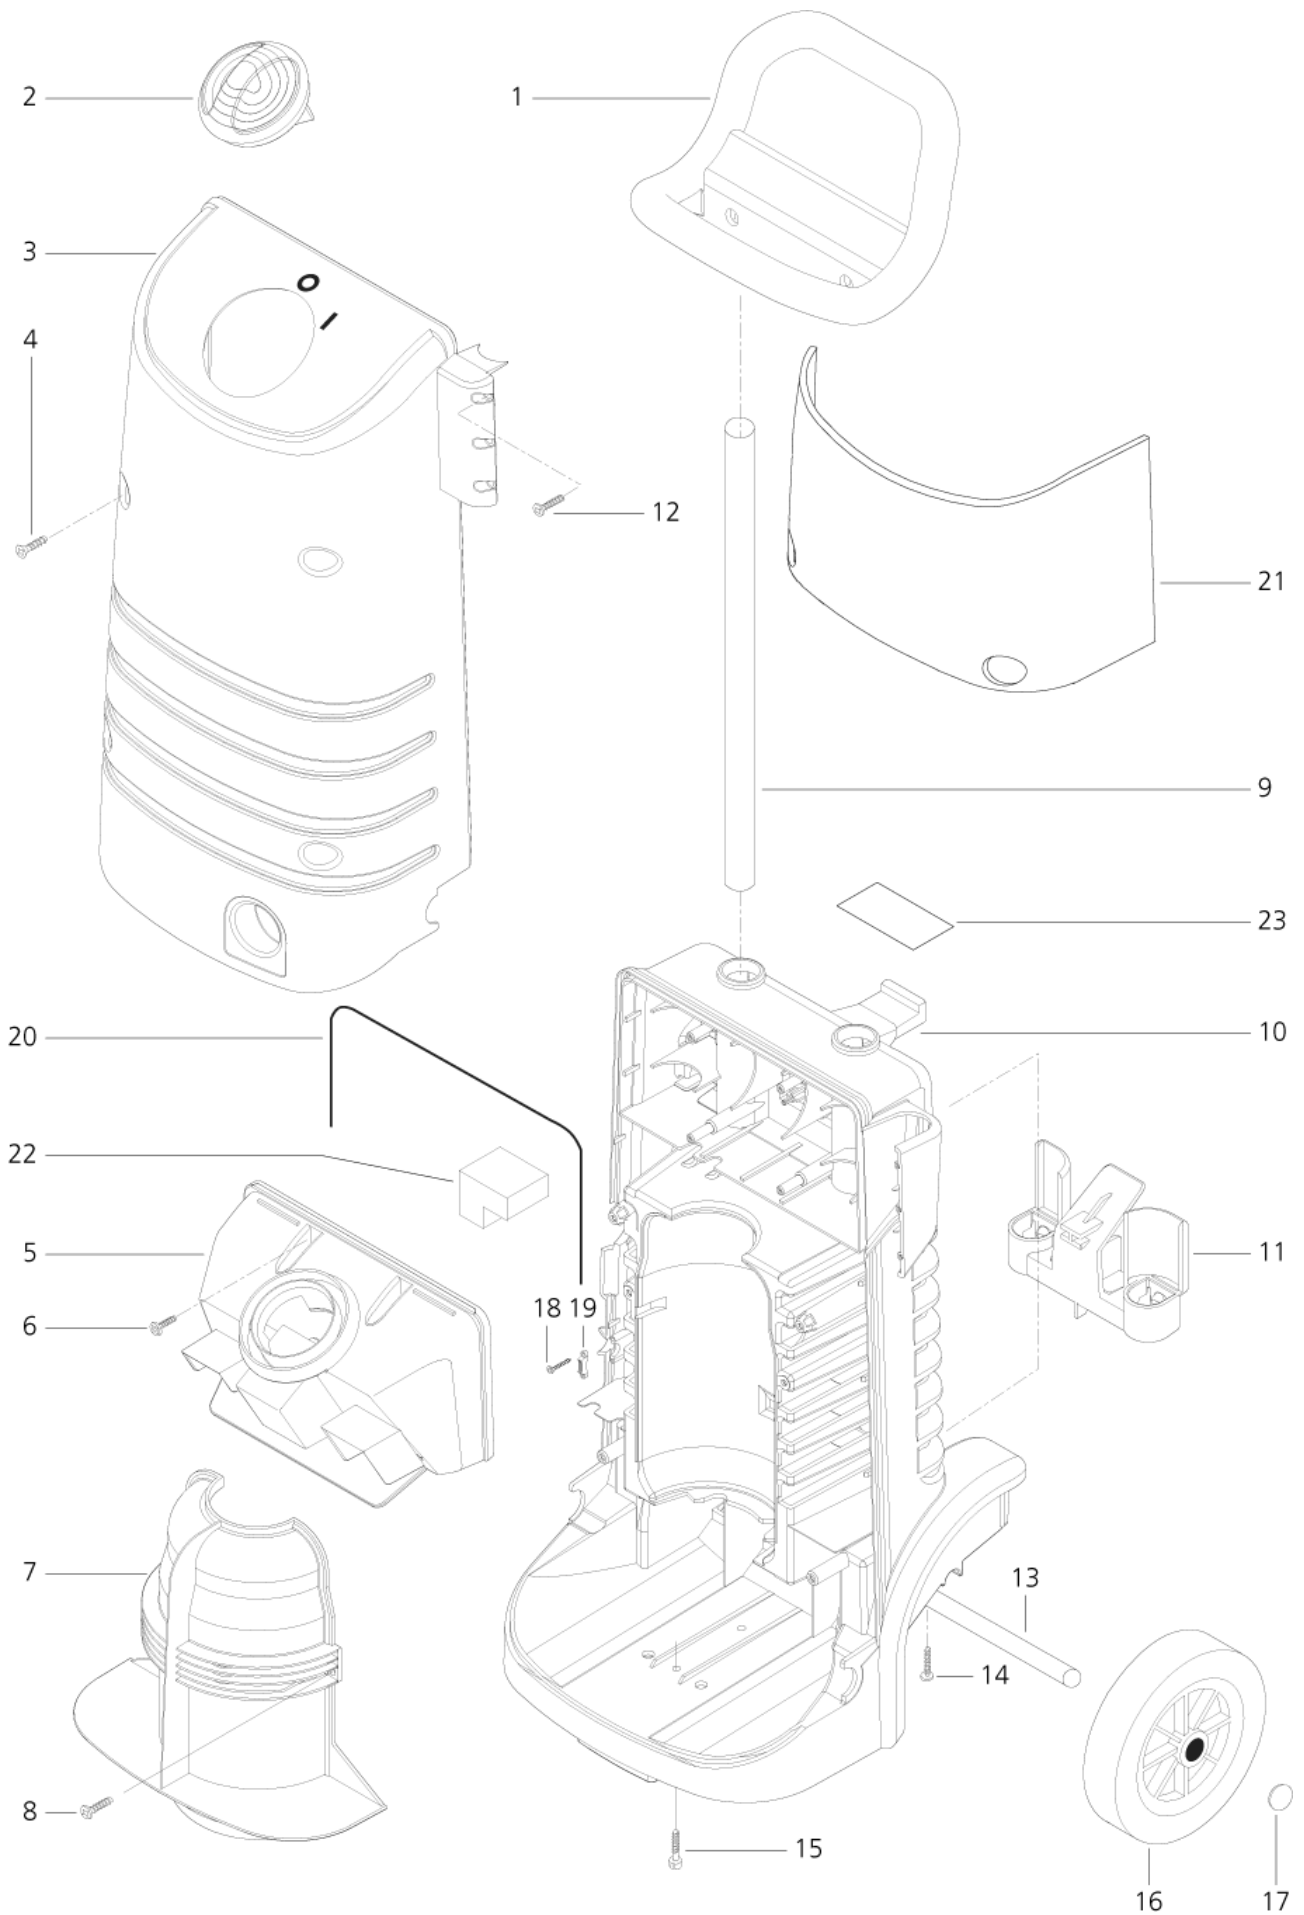

# Table of Contents

30C, 30CA

<b>Cabinet parts</b>	<b>3</b>
<b>Electric parts</b>	<b>5</b>
<b>Motor pump unit</b>	<b>8</b>
<b>Cylinder head assembly from 99.48.&gt;</b>	<b>11</b>
<b>Cylinder head assembly up to 99.48 I</b>	<b>13</b>
<b>By-pass valve, 30C, 30CA</b>	<b>15</b>
<b>Hose reel</b>	<b>17</b>
<b>Default accessoires</b>	<b>19</b>

# Cabinet parts

30C, 30CA

10-10-2014

Part List ID

30CA02

3

# Cabinet parts

30C, 30CA

10-10-2014

Part List ID

30CA02

4

Pos	Part no.	Qty	Description
1	7180729	1	DRIVING HANDLE 30CA
2	7180726	1	BUTTON 30 CA
3	7180712	1	CABINET FRONT
4	1814587	1	TORX SCREW
5	301000094	1	SWITCH BOX COVER
6	1814508	1	SCREW
7	7180723	1	MOTOR COVER
8	1810381	1	SCREW
9	7180735	1	TUBE F. DRIVING HANDLE
10	7180705	1	CABINET REAR PART
11	7180732	1	LOCKING PIECE 30CA
12	1813641	1	SCREW 30CA
13	7180736	1	AXLE 30CA
14	1814227	1	SCREW
15	5100	1	SCREW M6X45
16	2013514	1	WHEEL WITH BLACK HUB CAP
17	7180737	1	HUB CAP 30CA
18	45045	1	SCREW EJOT- KA30X20 WN
19	3806262	1	TIGHTENINGPIECE
20	5218634	1	GASKET PER M OE3MM GREY * SEE NOTE
21	7180480	1	MAT F. CABINET FRONT
22	7180481	1	FOAM SEALING