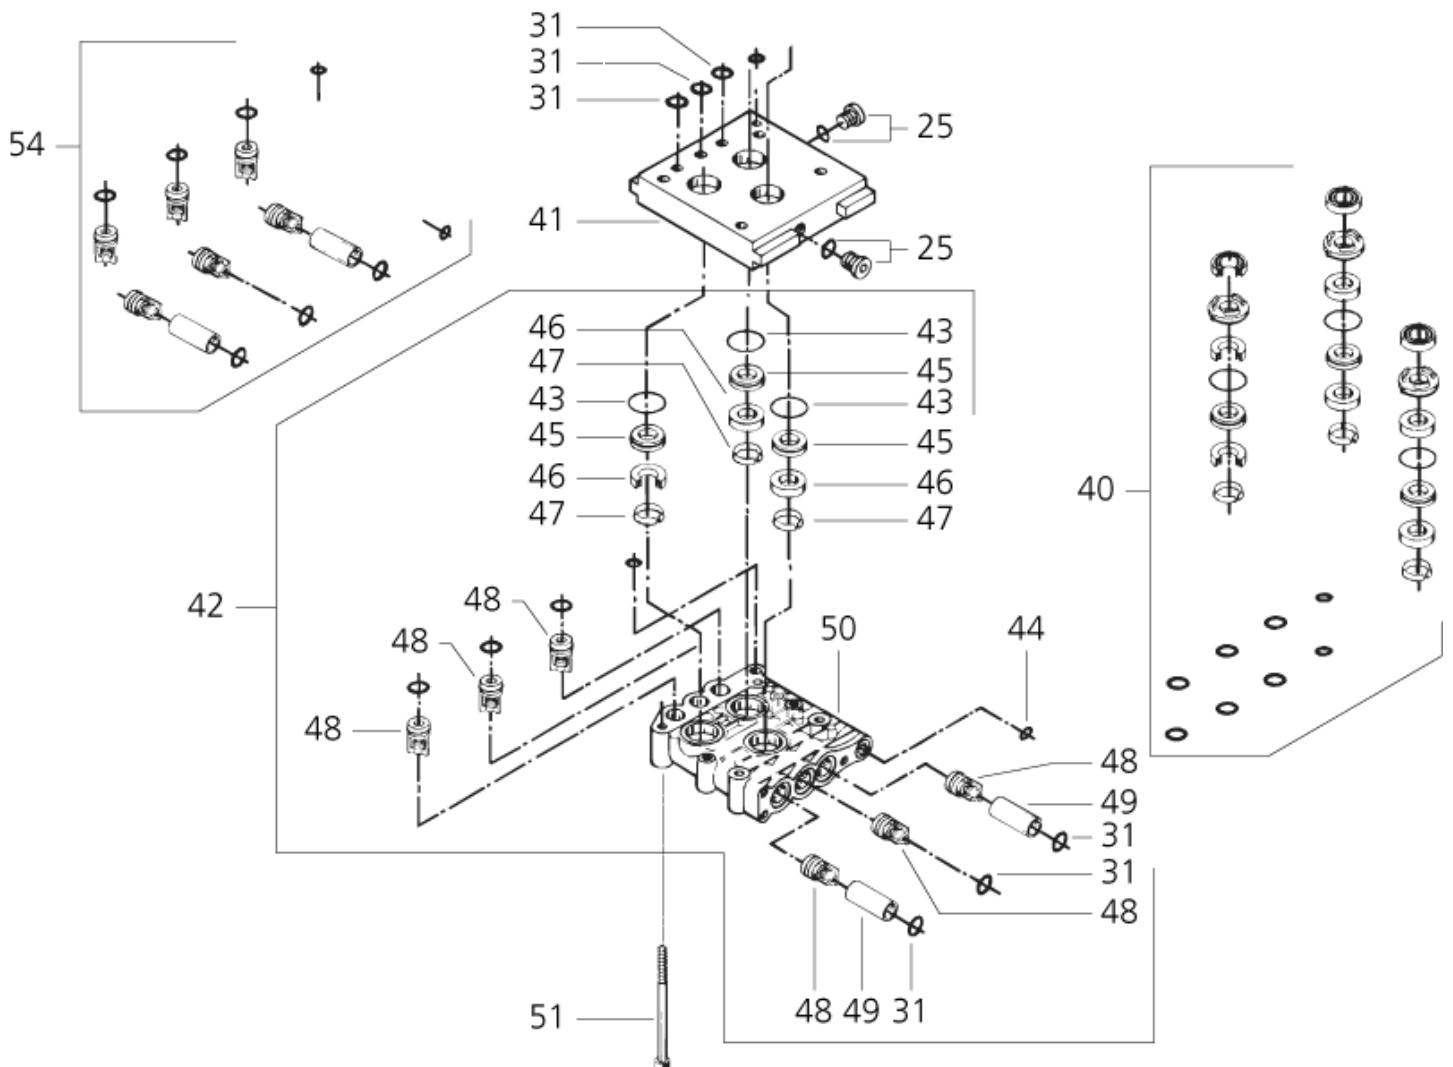

# Cylinder head assembly from 99.48.>

30C, 30CA

10-10-2014

Part List ID

30CA08

12

Pos	Part no.	Qty	Description	
31	3004222	1	O-RING	
32	3001823	1	O-RING	
36	1119800	1	rep kit oil seal	FROM 48.1999
37	7181020	1	Thrust Collar	FROM 48.1999
38	3004277	1	BACK UP RING	FROM 48.1999
39	7181029	1	BUSH	FROM 48.1999
40	1119801	1	SEAL KIT 30HA COMPACT	FROM 48.1999
42	7181910	1	CYLINDER BLOCK COMPLETE	FROM 48.1999
44	42768	1	O-RING 11 2 X 1.8	
46	3004227	1	U-SLEEVE	
47	3004228	1	O-RING	
48	7180906	1	VALVE COMPLETE	
49	6122475	1	SPACER	
50	7181028	1	CYLINDER HEAD	FROM 48.1999
51	2787	1	CAP SCREW	
54	1119707	1	REP KIT VALVE SYSTEM 30CA /HA	

# Cylinder head assembly up to 99.48 I

30C, 30CA

10-10-2014

Part List ID

30CA10

13

⇒ 99.47 |

# Cylinder head assembly up to 99.48 I

30C, 30CA

10-10-2014

Part List ID

30CA10

14

Pos	Part no.	Qty	Description	
25	6122313	1	PLUG WITH O-RING	UP TO 47.1999
31	3004222	1	O-RING	
32	3001823	1	O-RING	
40	1119713	1	Seal Kit	UP TO 47.1999
41	7180457	1	PLATE	UP TO 47.1999
42	7180905	1	CYLINDER HEAD COMP 30CA	UP TO 47.1999
43	3004230	1	O RING	UP TO 47.1999
44	42768	1	O-RING 11 2 X 1.8	
45	6124141	1	U-SLEEVE	UP TO 47.1999
46	3004227	1	U-SLEEVE	
47	3004228	1	O-RING	
48	7180906	1	VALVE COMPLETE	
49	6122475	1	SPACER	
50	7180475	1	CYLINDERHEAD 30 CA	UP TO 47.1999
51	2787	1	CAP SCREW	
54	1119707	1	REP KIT VALVE SYSTEM 30CA /HA	