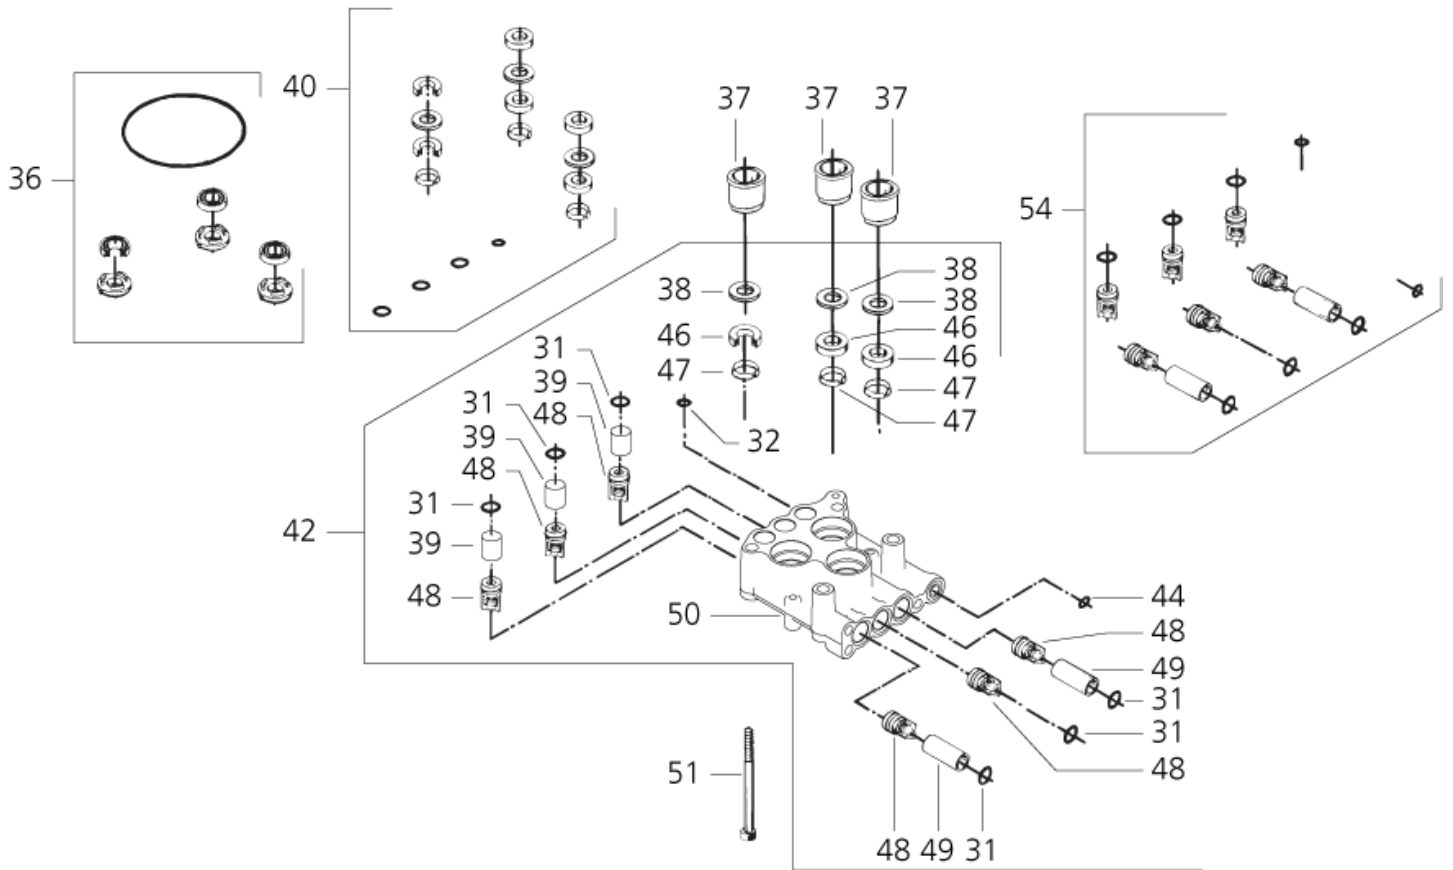

# Motor pump unit

30C, 30CA

10-10-2014

Part List ID  
30CA06

10

Pos	Part no.	Qty	Description
36	1718	1	GEKA COUPLING - 3/4in
37	6502	1	PACKING FOR GEKA COUPLING

# Cylinder head assembly from 99.48.>

30C, 30CA

10-10-2014

Part List ID

30CA08

11

| 99.48 ⇒

# Cylinder head assembly from 99.48.>

30C, 30CA

10-10-2014

Part List ID

30CA08

12

Pos	Part no.	Qty	Description	
31	3004222	1	O-RING	
32	3001823	1	O-RING	
36	1119800	1	rep kit oil seal	FROM 48.1999
37	7181020	1	Thrust Collar	FROM 48.1999
38	3004277	1	BACK UP RING	FROM 48.1999
39	7181029	1	BUSH	FROM 48.1999
40	1119801	1	SEAL KIT 30HA COMPACT	FROM 48.1999
42	7181910	1	CYLINDER BLOCK COMPLETE	FROM 48.1999
44	42768	1	O-RING 11 2 X 1.8	
46	3004227	1	U-SLEEVE	
47	3004228	1	O-RING	
48	7180906	1	VALVE COMPLETE	
49	6122475	1	SPACER	
50	7181028	1	CYLINDER HEAD	FROM 48.1999
51	2787	1	CAP SCREW	
54	1119707	1	REP KIT VALVE SYSTEM 30CA /HA	