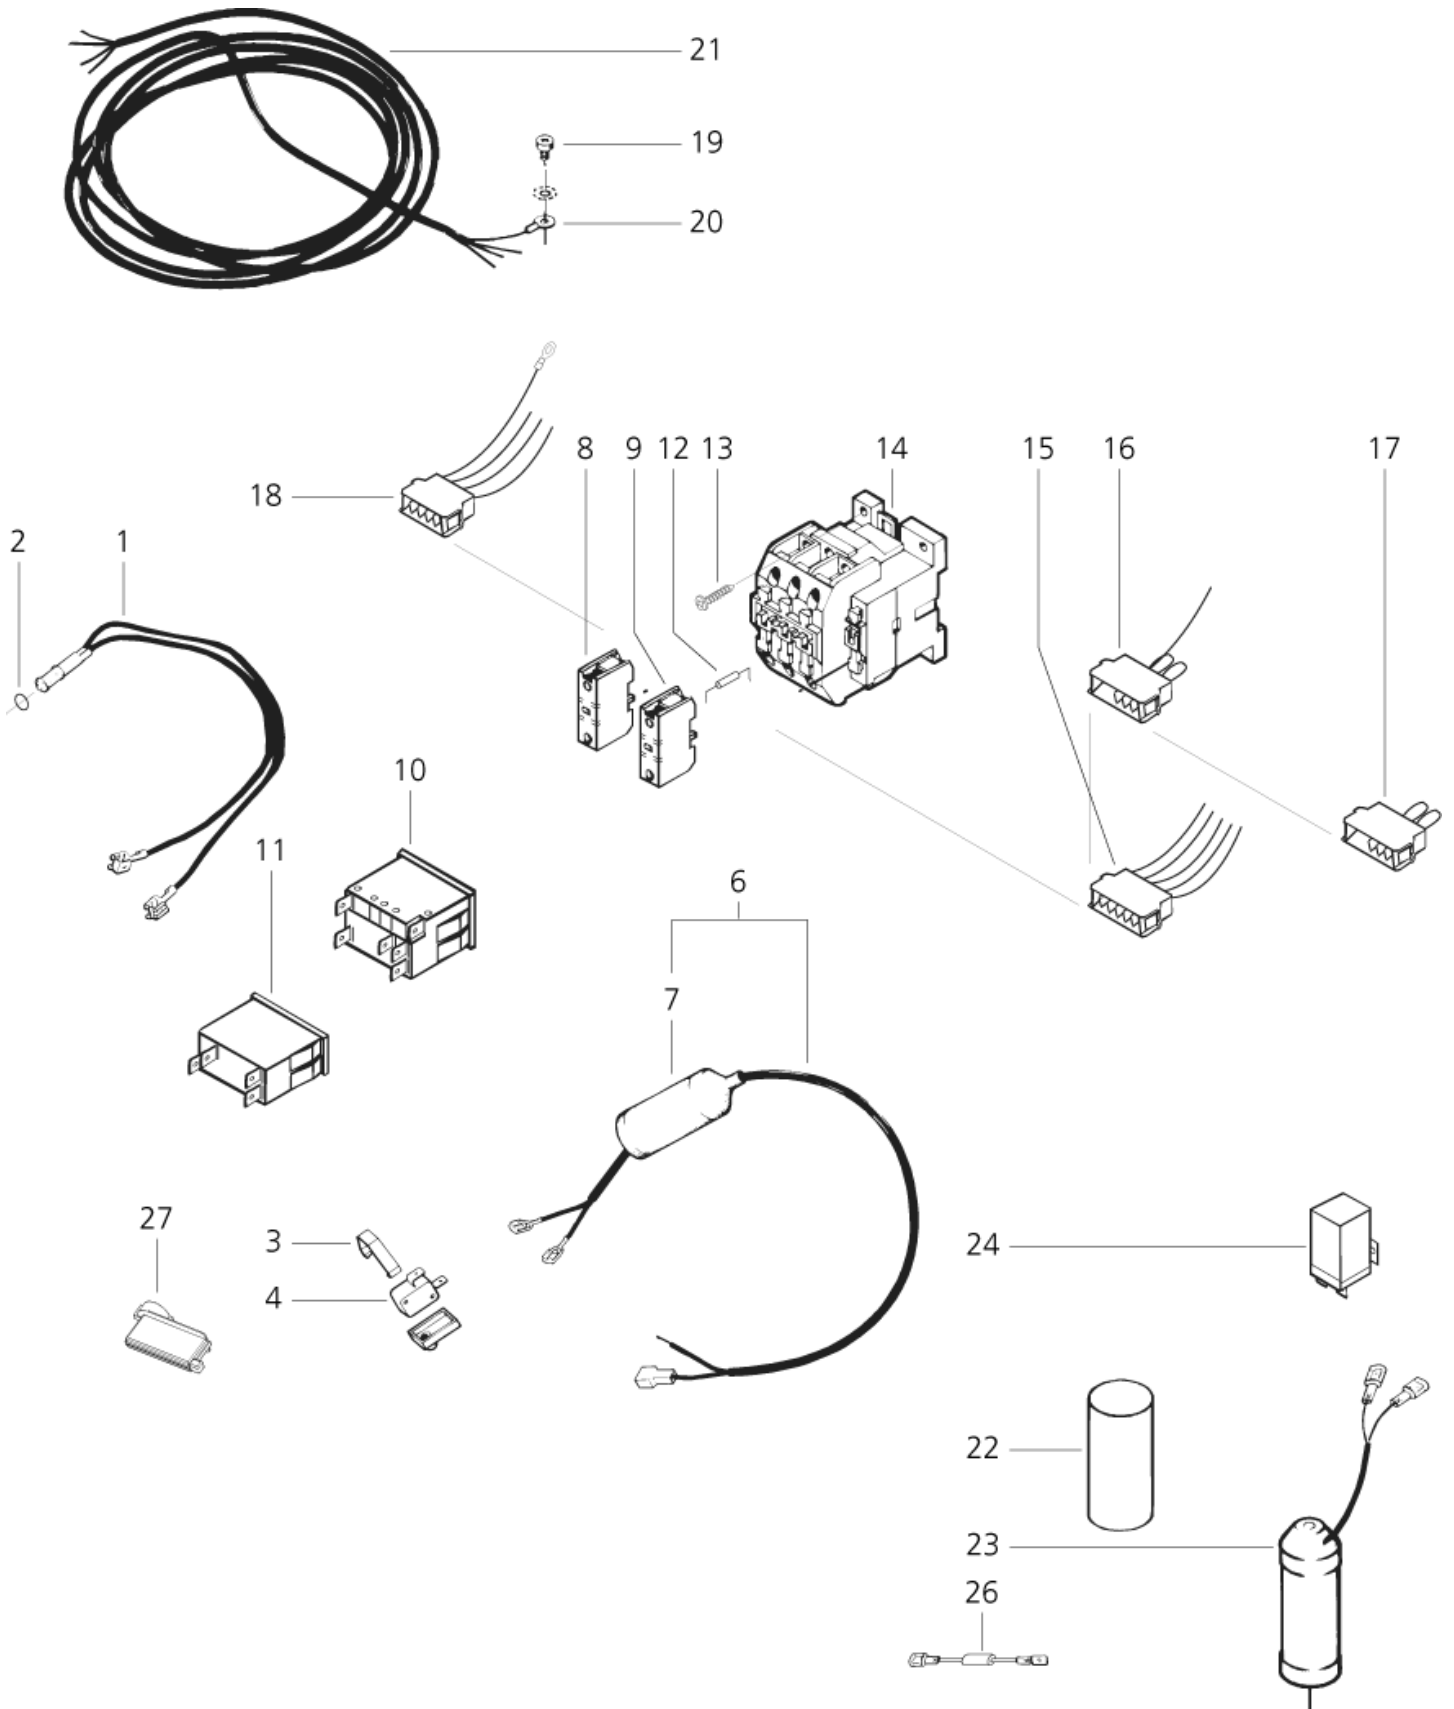

Electric parts

30C, 30CA

10-10-2014

Part List ID

30CA04

5

Electric parts

30C, 30CA

10-10-2014

Part List ID
30CA04

6

Pos	Part no.	Qty	Description	
1	7180100	1	CABLE F LIGHT INDICATOR	
1	7180101	1	LIGHT INDICATOR S/S 220-	220-240V
2	3004263	1	O-RING	
3	126482241	1	BOX FOR MICROSWITCH	FROM 26.04.99
4	3821991	1	MICRO SWITCH	
6	3830060	1	INTERCONNECTING CABLE F. S/S	
6	3830061	1	Interconnecting cable f. s/s	
7	126482241	1	BOX FOR MICROSWITCH	FROM 26.04.99
8	3809464	1	SWITCH 30CA	50HZ, 3X440/220V,60HZ,
9	3821496	1	SWITCH 30CA	50HZ, 3X440/220V,60HZ,
10	301000073	1	CONTACTOR	
11	3821613	1	SWITCH 220-240V 13A	220-240V
11	3821614	1	SWITCH 110V-115V 15A	110-115V
12	3821511	1	RESISTOR	3X400/230V,50HZ, 3X440/220,60HZ
13	46269	1	SCREW	* SEE NOTE
14	301000069	1	CONTACT	100V/50-60HZ 7,5KW
14	3821438	1	SWITCH	CL15 16A 230-240V 50HZ
14	3821439	1	CONTACTOR COMP CI15 16A 4 00V50	16A 400V 50HZ
14	3821568	1	CONTACTOR CI15 16A 220V 6 0HZ	16A 220V 60HZ
14	3821589	1	CONTACT 115/60/16A	16A 115V 60HZ
14	3821610	1	CONTACTOR CI 15 16A 110V 50	16A 110V 50HZ
15	7180115	1	PLUG 5 POLE COMP 30CA	3X400/230V,50HZ, 3X440/220V,60HZ
16	7180120	1	PLUG 5-POLAR Y	3X400/230V,50HZ, 3X440/220V,60HZ
17	7180105	1	PLUG 5-POLAR 3PH	400V
17	7181415	1	MOTOR CABLE	
17	7181418	1	PLUG 5 POLE 1PH	
18	7180110	1	PLUG 4 POLE COMP 30CA	3X440/230V,50HZ, 3X440/220V,60HZ
19	46269	1	SCREW	
20	1810308	1	STAR WASHER M4	
21	3821142	1	POWER CORD SJTWAWG 12/3X11	US
21	3821649	1	POWER CORD SJTW AWG14/3X11M	115V
21	7180225	1	ELETRIC CABLE 240V 50HZ G B	GB, 240V
21	7180226	1	POWER CORD RN-F 3G1.5X6M CEE7/VII	EU
21	7180227	1	POWER CORD RN-F 3G1.0X6M SNV	CH
21	7180228	1	POWER CORD RN-F 3G1.0X6M SRAF	DK
21	7180229	1	POWER CORD VCT 3X2.0X6M	JP
21	7180230	1	SUPPLY CORD H07RN-F3G1.5	AU
21	7180231	1	SUPPLY CORD STOW-A 14/3	CA,CN,KR
21	7180232	1	ELEC. CABLE. 110V 50HZ GB	GB 110V
21	7180920	1	ELECTRIC CABLE 30CA COMPL ETE	
22	301000408	1	CAPACITOR	JP, 100V 50/60HZ
22	3821343	1	CAPICITOR	220-240V
22	3821626	1	Capacitor (opration) 100µ F	115V,110V

* NOTE: 30CA COMPACT, 30CA SPECIAL, 30CA COMPACT I, 30CA SPECIAL I

** NOTE: 60HZ, 100V,50HZ FROM 05.2001, 100V60HZ FROM 14.2002