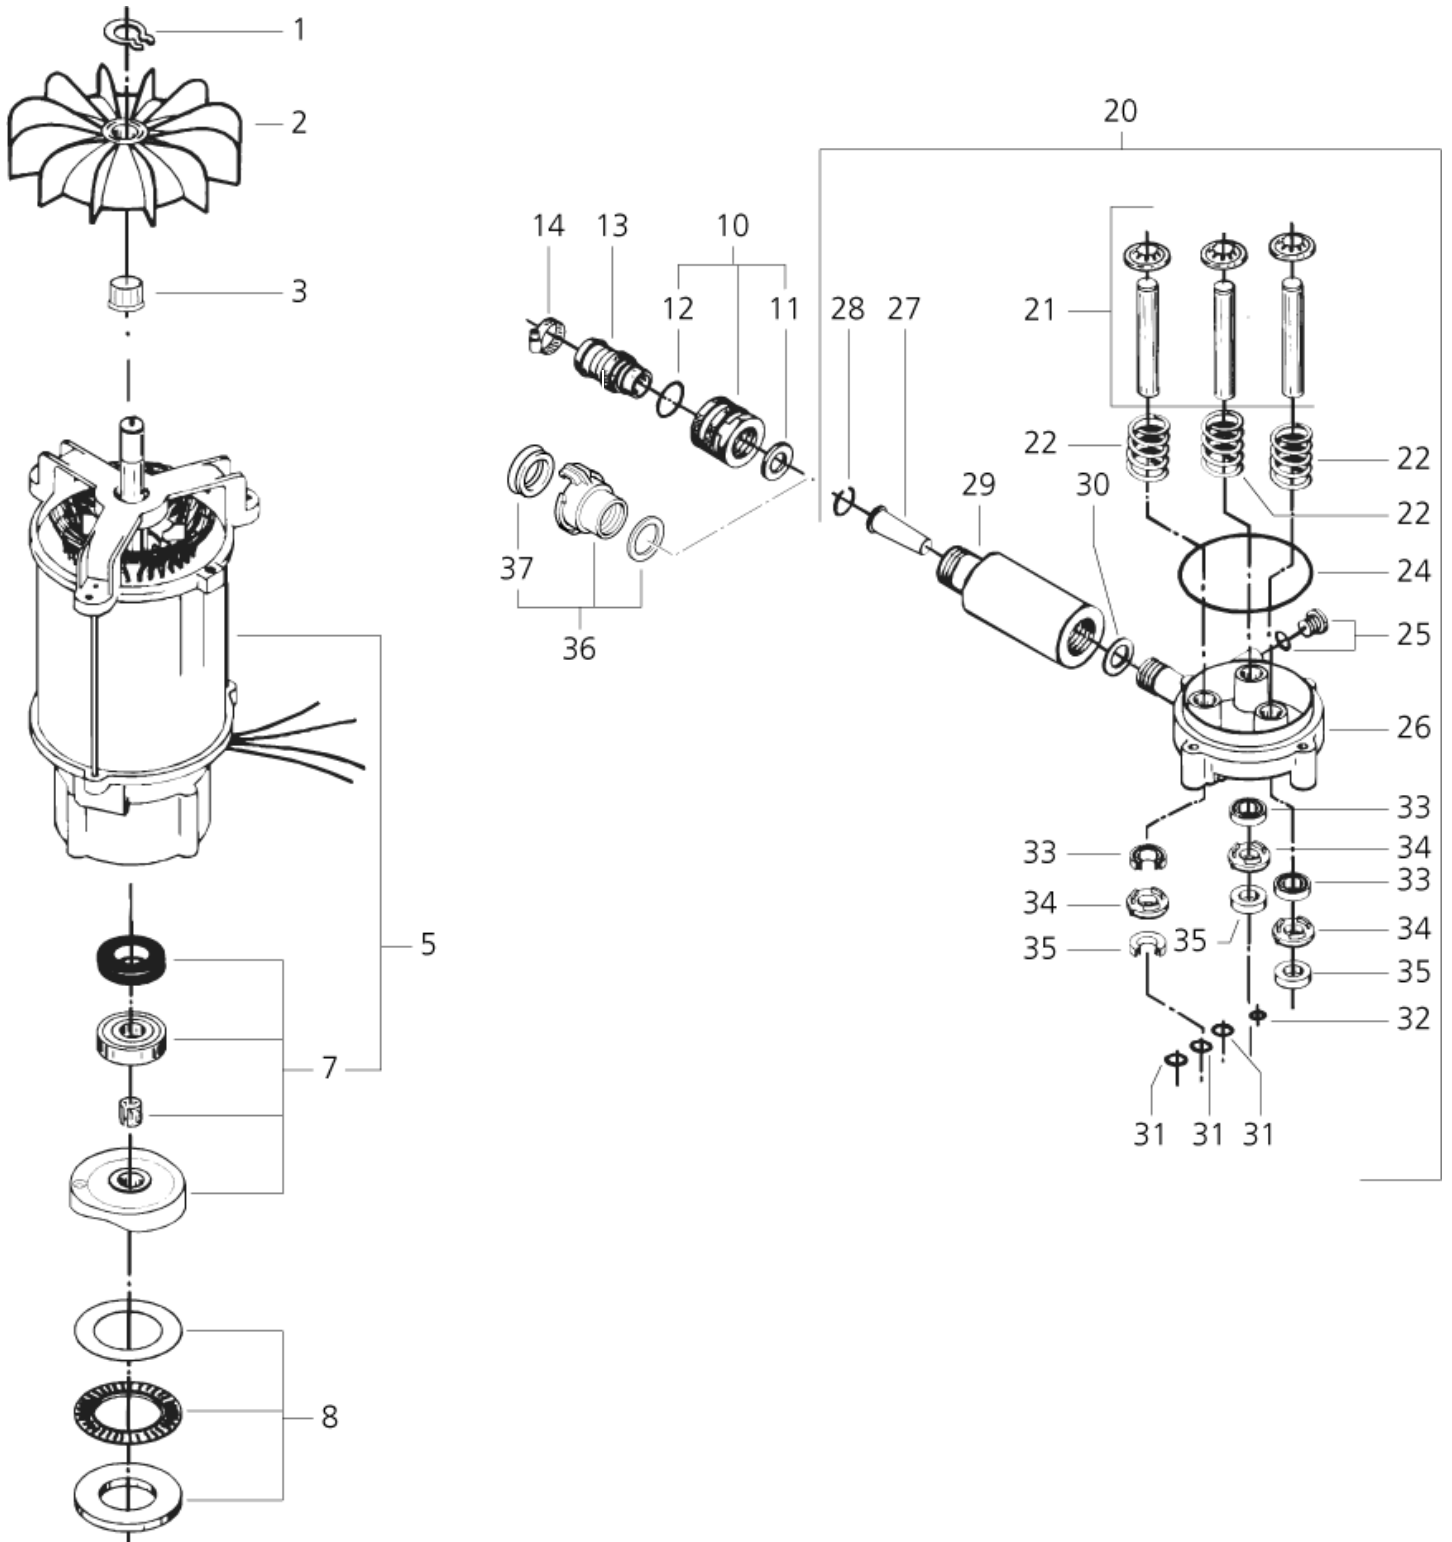

Motor pump unit

30C, 30CA

10-10-2014

Part List ID

30CA06

8

Motor pump unit

30C, 30CA

10-10-2014

Part List ID
30CA06

9

Pos	Part no.	Qty	Description	
-	5218433	1	PUMP OIL 150 1 * 1LTR	
2	6122476	1	FAN	
3	7180460	1	bush	
5	7180910	1	MOTOR 30CA 230V 50HZ	400V,400/230V,50HZ
5	7180912	1	MOTOR WITH WOBBLE DISC 44 0/220	440/220V,60HZ
5	7180968	1	MOTOR WITH WOBBLE DISC 11 0V	110V,50HZ-15A,
5	7180970	1	MOTOR W. WOBBLE DISC	100V/1/50HZ-15A
5	7180971	1	MOTOR WITH WOBBLE DISC	220V,60HZ-12A
5	7180973	1	MOTOR 12A 1X230	230V-12A
5	7180974	1	MOTOR use 7180973	230V,50HZ-10A
7	1119703	1	REPAIR KI 30CA	50HZ
7	1119704	1	REPAIR KIT WOBBLE DISC 60 HZ	60HZ-3PH,(1X230-240,12A)
7	1119833	1	REP KIT WOBBLE 12A 60HZ	US,KR,CH, 230V,60HZ,12A
7	1119834	1	REP KIT WOBBLE DISC 110V	DK,CH, 230V,50HZ,10A
7	1119836	1	REP.KIT WOBBLE DISC	US,JP, 115V,60HZ, 100V,50HZ
7	1119837	1	WOBBLE DISC 15A 60HZ J REP.KIT	JP, 100V,60HZ
8	1119705	1	REP KIT BEARING 30CA	
10	1602945	1	quick coupling	
11	3001237	1	GASKET	
12	3000320	1	O-RING	
13	1600659	1	NIPPLE FOR QUICK COUPLING	3/4
13	1604669	1	QUICK COUPLING NIPPLE 01K	1/2
13	1605955	1	NIPPLE F.QUICK COUPL 75-1 1-5NH	US
14	8298	1	JUBILEE CLIPS	
20	7180903	1	CYLINDER BLOCK COMPLETE 3 0CA	UP TO 47.1999
20	7180904	1	CYLINDER BLOCK COMPLETE 3 0C/CA	FROM 48.1999
21	1119706	1	REP KIT PISTON 30CA	UP TO 47.1999
21	1119791	1	REP KIT PISTON	FROM 48.1999
22	2601417	1	SPRING	UP TO 47.1999
22	2602490	1	SPRING	FROM 48.1999
24	3003654	1	O-RING	
25	6122313	1	PLUG WITH O-RING	
26	7181005	1	CYLINDERBLOCK	
27	6125144	1	FILTER PROFESSIONAL	
28	1807833	1	SPRING RING F. FILTER	
29	7180462	1	UNION NUT	
30	3001690	1	O-RING	
31	3004222	1	O-RING	
32	3001823	1	O-RING	
33	3003696	1	OIL SLEEVE	
34	6122486	1	THRUST COLLAR	UP TO 47.1999
34	7181006	1	THRUST COLLAR	FROM 48.1999
35	3004259	1	GASKETT